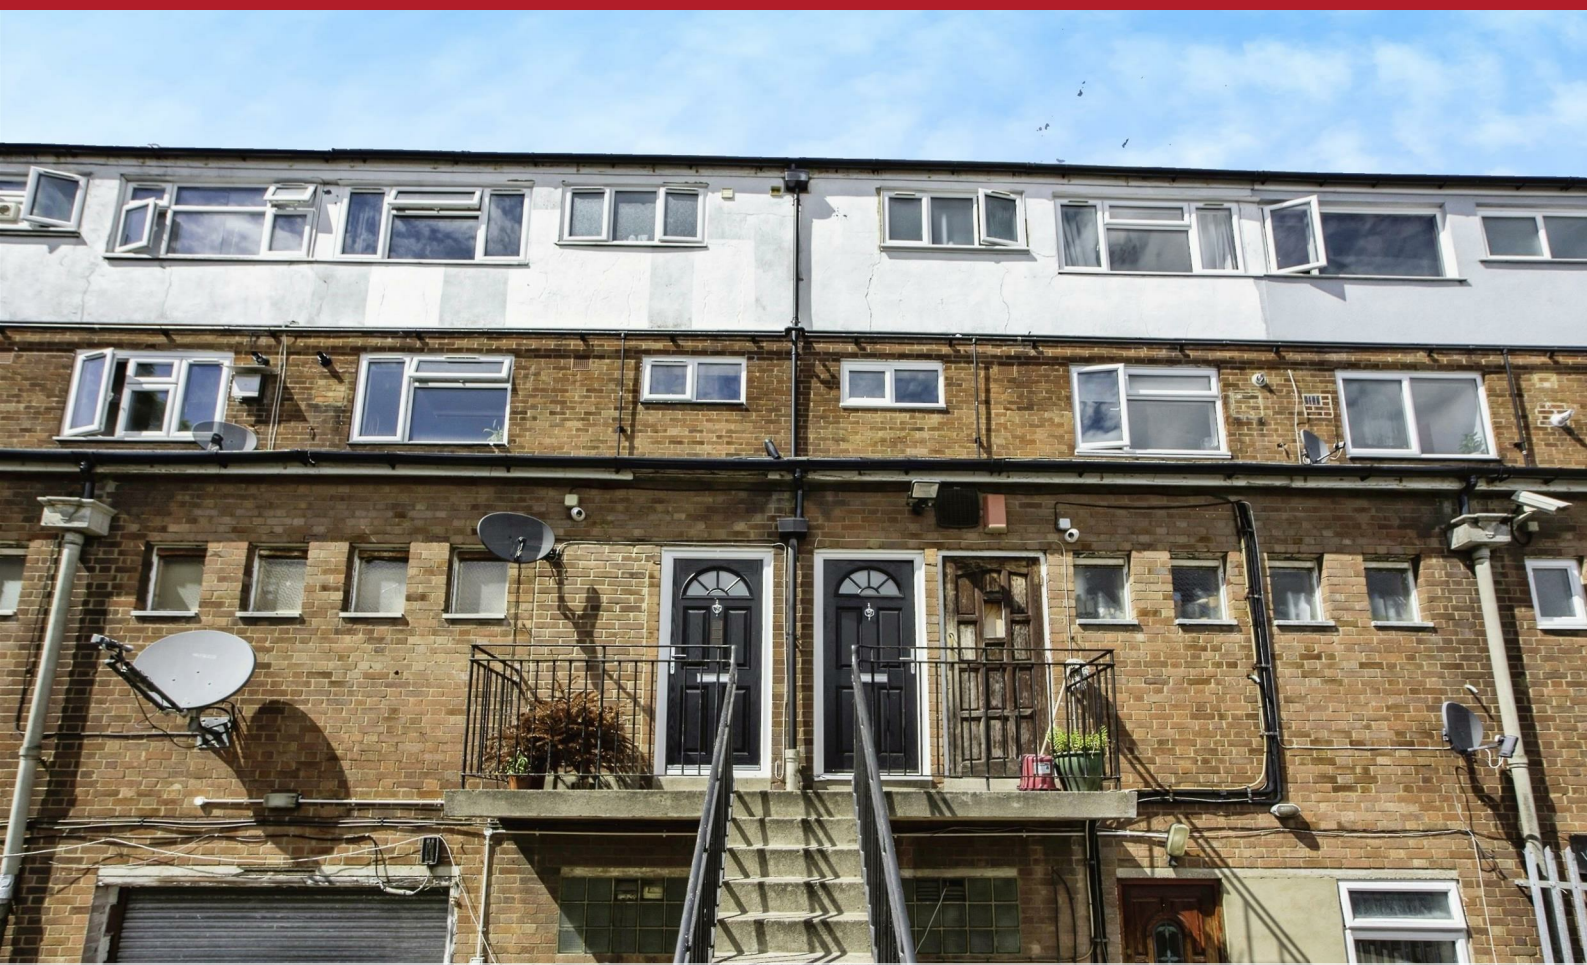

GRIFFIN

THE PROPERTY PEOPLE

Lenthall Avenue , Grays, RM17 5AA

Asking price £250,000

**** NO ONWARD CHAIN **** VIEWING ADVISED **** SPLIT LEVEL **** THREE BEDROOMS ****

We are delighted to offer for sale this THREE BEDROOM split level maisonette ideally situated for shopping parades, bus routes, and access in to Grays town centre and train station.

The property itself benefits from having its own entrance door, long lease, good sized lounge, three double bedrooms and is also offered with NO OWNARD chain.

Only by viewing can the size of the property be fully appreciated and we would therefore recommend viewing sooner rather than later to avoid certain disappointment.