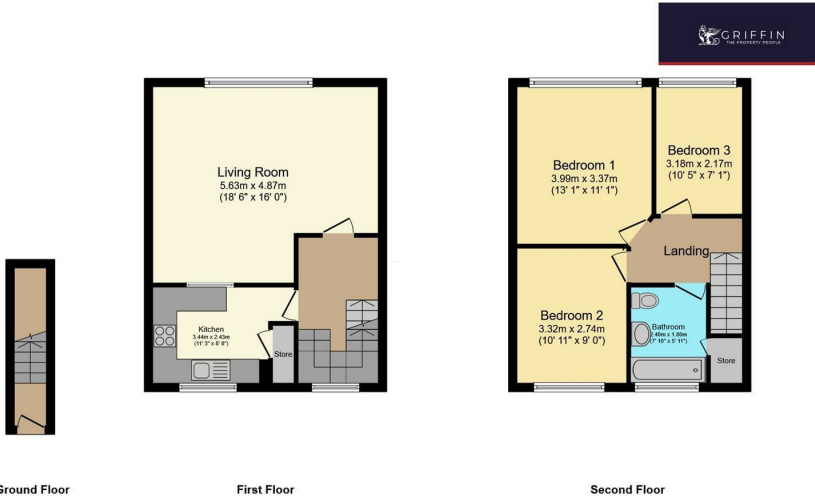

3

1

1

Floor Plan

Total floor area 86.5 m² (931 sq.ft.) approx
 This floor plan is for illustrative purposes only. It is not drawn to scale. Any measurements, floor areas (including any total floor area), openings and orientation are approximate. No details are guaranteed, they cannot be relied upon for any purpose and they do not form part of any agreement. No liability is taken for any error, omission or misstatement. A party must rely upon its own inspection(s). Powered by www.focalagent.com