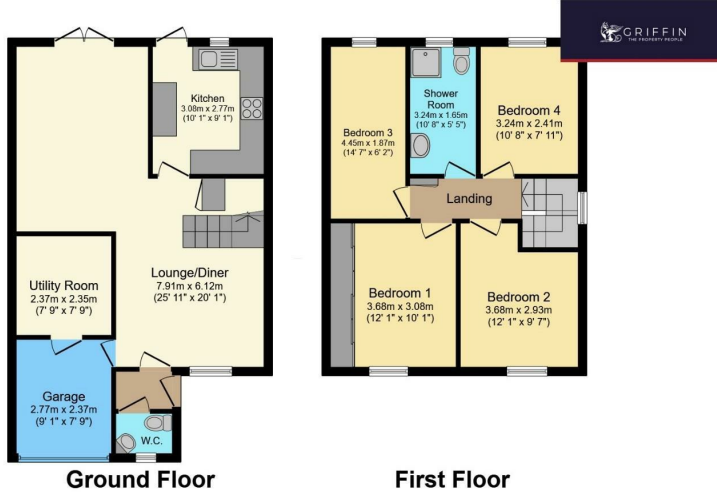

The property itself benefits from having a staggered lounge/dining area, ground floor CLOAKROOM, and parking. There is a garage with the property, but this has been modified to house a utility room/laundry room. Only by viewing can the size of this house be fully appreciated and we would therefore recommend viewing at your earliest convenience to avoid certain disappointment.

4

1

1

Floor Plan

Total floor area 106.3 sq.m. (1,144 sq.ft.) approx

This floor plan is for illustrative purposes only. It is not drawn to scale. Any measurements, floor areas (including any total floor area), openings and orientation are approximate. No details are guaranteed, they cannot be relied upon for any purpose and they do not form part of any agreement. No liability is taken for any error, omission or misstatement. A party must rely upon its own inspection(s). Powered by www.focalagent.com