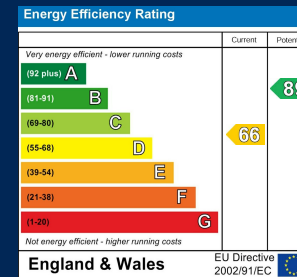

## Energy Efficiency Graph

78 Hinckley Road, Leicester, LE3 0RD  
Tel: 0116 255 9950 Email: [findmeahome@priyaproperties.co.uk](mailto:findmeahome@priyaproperties.co.uk) [www.findmeaproperty@priyaproperties.co.uk](http://www.findmeaproperty@priyaproperties.co.uk)