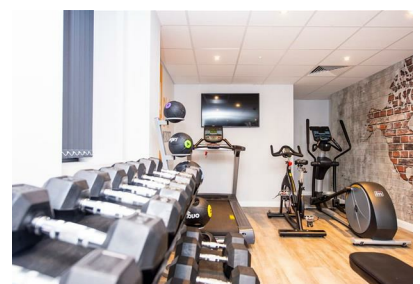

Bringing the best ideas and conveniences to the student market, this purpose built student block is the latest development to serve The University of Leicester.

All modern amenities have been thought of, for fitness buffs, there is an onsite gym and for movie geeks, there is an onsite cinema room and there are plenty of study areas for those group work sessions.

We are offering a range to Self Contained Studio Apartments, Fully Furnished to the highest standard.

** NOW TAKING 2024/25 BOOKINGS**

- All Inclusive of Bills
- Cinéma Room
- Brand NEW
- Study Rooms
- ZERO Deposit
- Fully Furnished
- Luxury Studio Apartments
- In House Gym
- Call Set To Let