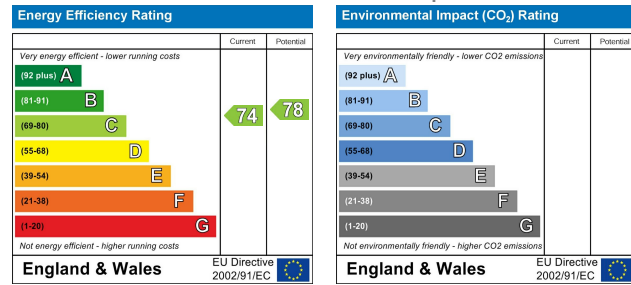

GILLESPIE HOUSE, HOLLOWAY DRIVE, VIRGINIA WATER, GU25 4SU

£2,395 PER MONTH

Local Authority:

Council Tax Band: F

Furniture: Furnished/unfurnished

Parking:

Available Date: 16th January 2023

TOTAL APPROX. FLOOR AREA sq ft