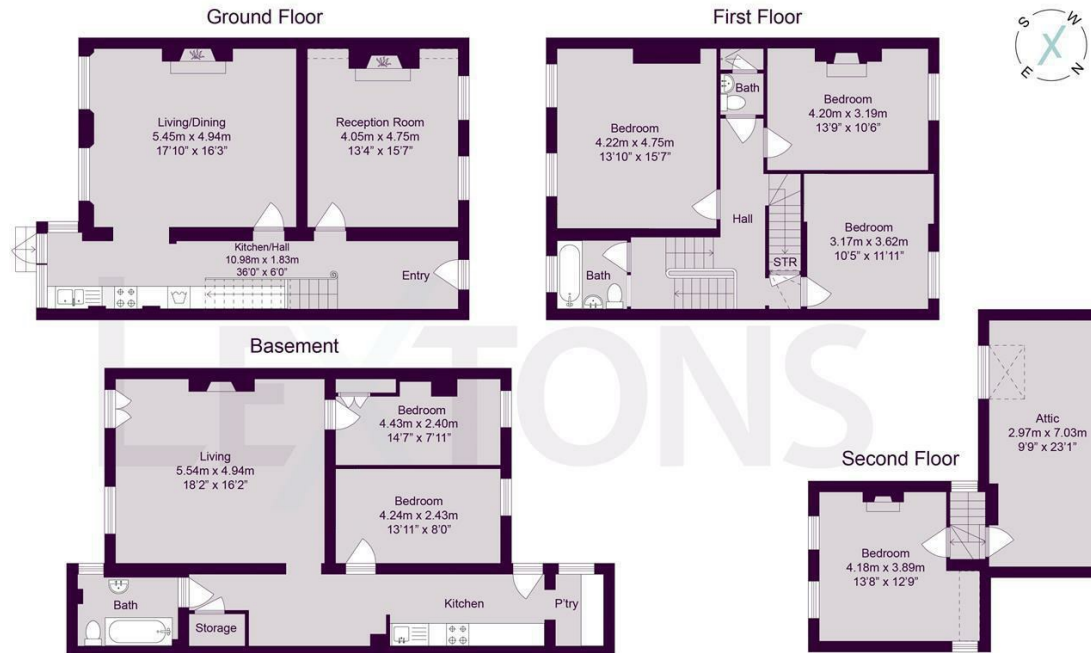

This impressive family house is arranged currently as an Upper Maisonette and Lower Ground Floor apartment owned by the same family.

The stylish Victorian Architecture gives an immediate impression of grandeur and space that is followed through the house.

The lower ground floor has its own entrance and houses a spacious two bedroom apartment with its own courtyard garden and right of access to the walled private gardens.

The upper floors form a spacious and elegant family home. The ground floor has a formal living and dining room steeped in period features and retained architectural glory, including high ceilings, decorative architraves, original fireplaces including open working fires in both receptions spaces. The living room has been opened up to the kitchen which in turn leads to the south facing courtyard garden and the private gardens beyond.

The upper floors have four double bedrooms, a shower room, and a family bathroom with the master bedroom being at the rear on the first floor and overlooking the gardens, the south facing aspect means this room is flooded with natural sunlight a haven for anyone to enjoy.

SCAN HERE TO OFFER ON THIS PROPERTY

Approximate gross Internal floor Area 257.4 sq m/ 2770.59 sq ft

Whilst every care has been taken to ensure accuracy, dimensions are approximate and for illustrative purposes only.