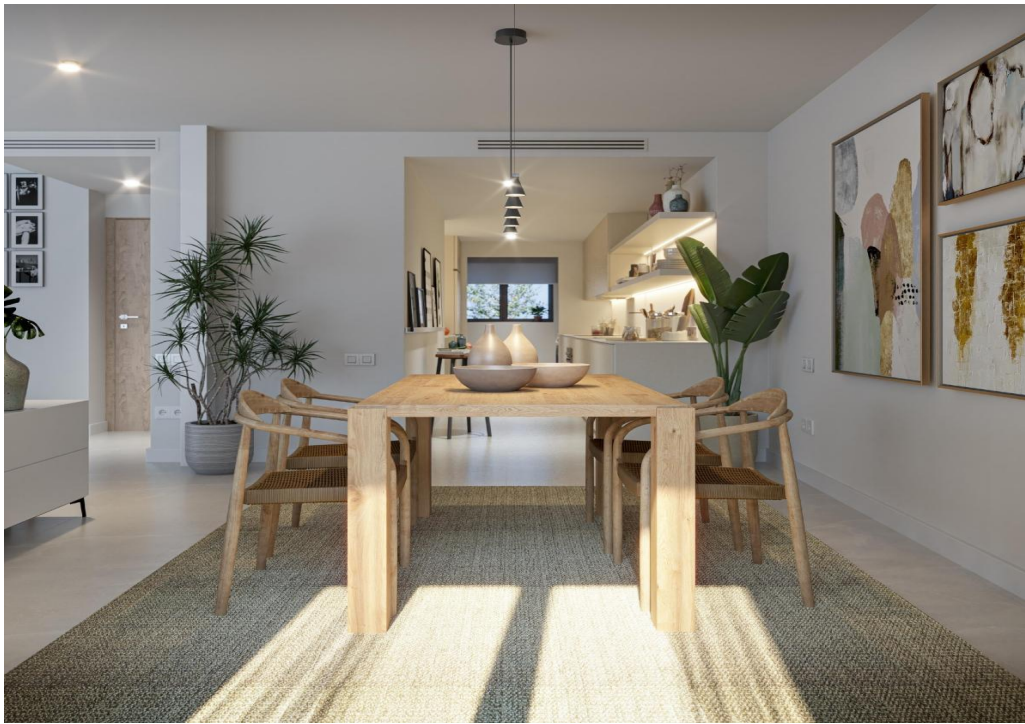

Property Features

Around: Montana
Construction year: 2025
New construction
Panoramic views
New construction
Furnished: Complete

Mallorca | Sotheby's
INTERNATIONAL REALTY

Palma Office
+34 971 721 000
palma@mallorcasir.com
C/Can Serra de Marina,4,Palma