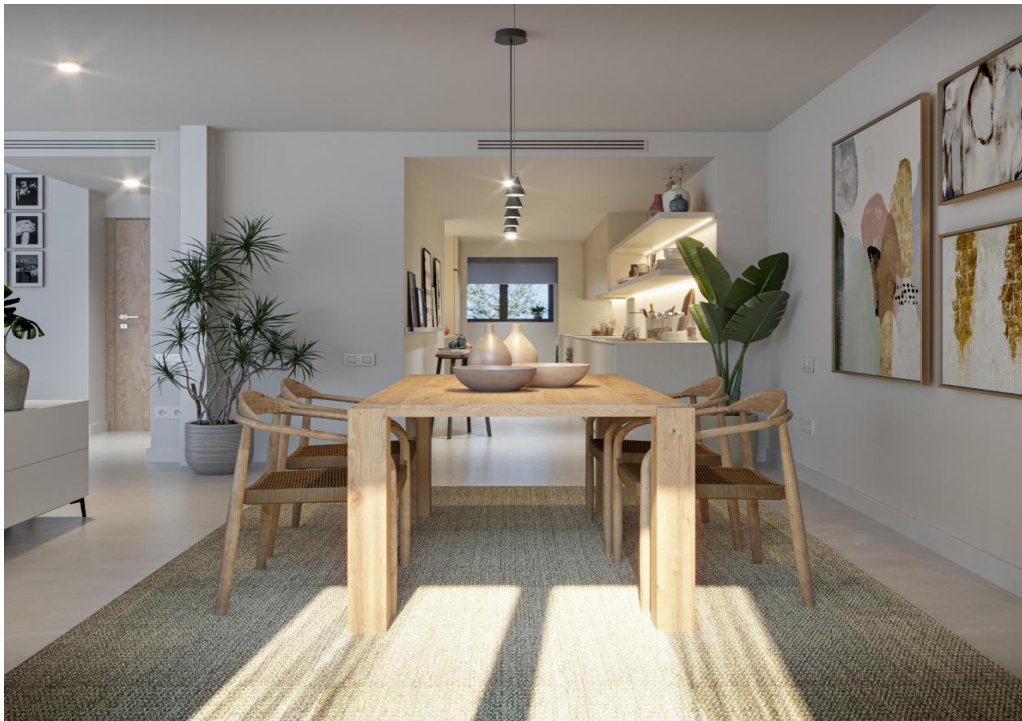

## Property Features

Around: Montana  
Construction year: 2025  
New construction  
Panoramic views  
New construction  
Furnished: Complete

Mallorca | Sotheby's  
INTERNATIONAL REALTY

Palma Office  
+34 971 721 000  
palma@mallorcasir.com  
C/Can Serra de Marina,4,Palma