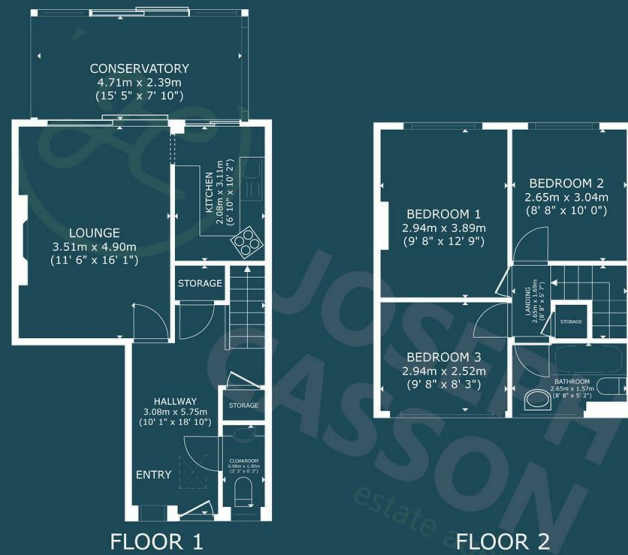

GROSS INTERNAL AREA
 FLOOR 1 51.9 m² (559 sq.ft.) FLOOR 2 36.9 m² (397 sq.ft.)
 EXCLUDED AREAS : SHED 5.6 m² (60 sq.ft.)
 TOTAL : 88.9 m² (956 sq.ft.)
 SIZES AND DIMENSIONS ARE APPROXIMATE, ACTUAL MAY VARY.