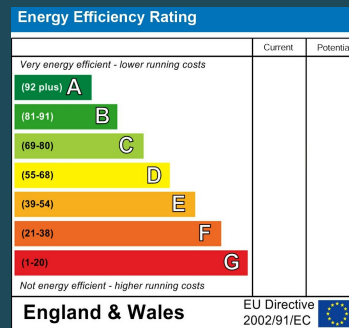

Council Tax Band

B

Agents Note: Whilst every care has been taken to prepare these particulars, they are for guidance purposes only. All measurements are approximate and are for general guidance purposes only and whilst every care has been taken to ensure their accuracy, they should not be relied upon and potential buyers/tenants are advised to recheck the measurements