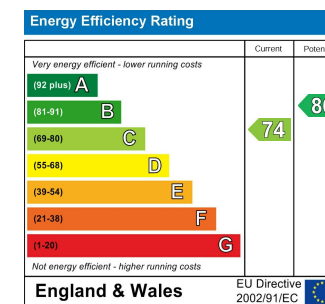

Call us on

0116 275 8888

[info@danversestates.com](mailto:info@danversestates.com)

[www.danversestates.com](http://www.danversestates.com)

Council Tax Band

A

Agents Note: Whilst every care has been taken to prepare these particulars, they are for guidance purposes only. All measurements are approximate and are for general guidance purposes only and whilst every care has been taken to ensure their accuracy, they should not be relied upon and potential buyers are advised to recheck the measurements.