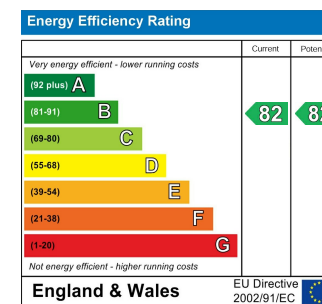

Call us on

0116 275 8888

info@danversestates.com

www.danversestates.com

Council Tax Band

Agents Note: Whilst every care has been taken to prepare these particulars, they are for guidance purposes only. All measurements are approximate and are for general guidance purposes only and whilst every care has been taken to ensure their accuracy, they should not be relied upon and potential buyers are advised to recheck the measurements.