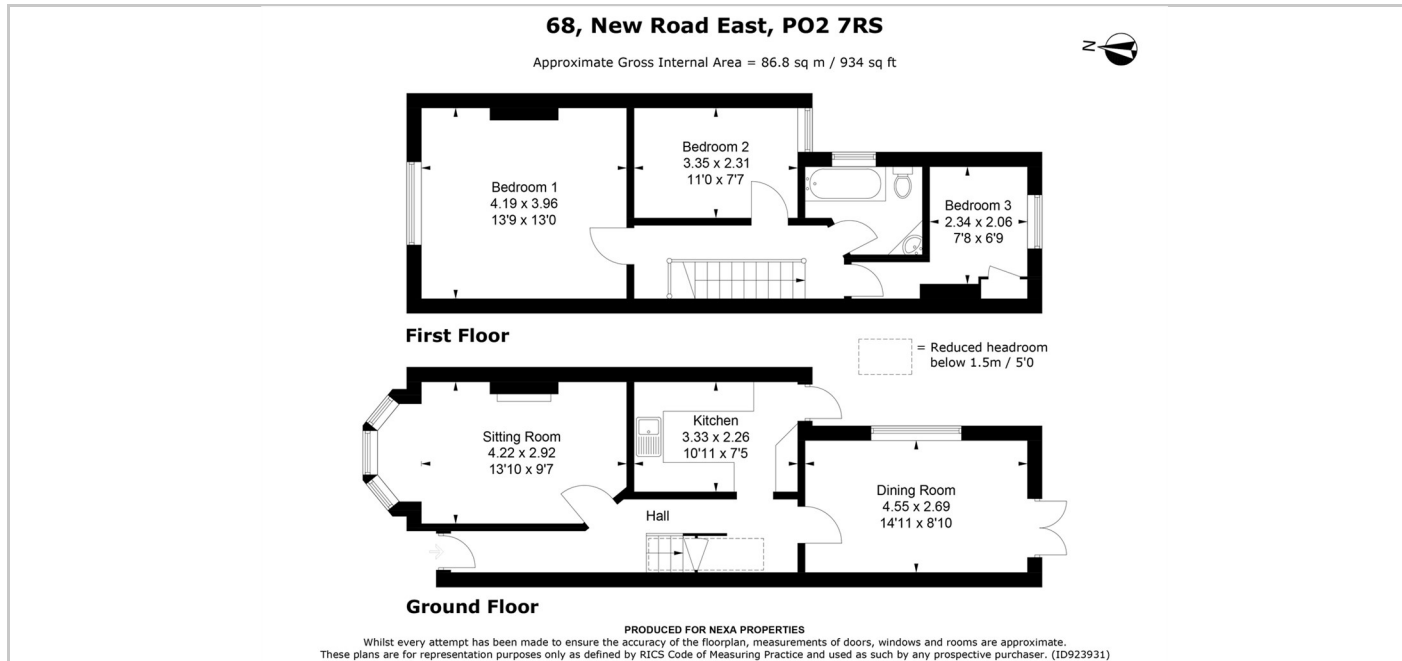

TO LET

68 New Road East, Portsmouth, PO2 7RS

£180,000

- AUCTION DATE TBA
- BUYERS FEE APPLIES
- AUCTION PACK AVAILABLE UPON REQUEST
- MODERNISATION REQUIRED
- THREE BEDROOMS
- TWO RECEPTION ROOMS
- GARDEN
- NO FORWARD CHAIN

THE PROPERTY

FOR SALE BY ONLINE AUCTION date TBA

PRE-AUCTION OFFERS CONSIDERED

We are pleased to offer this spacious three bedroom, terraced home. The property boasts two reception rooms and an upstairs bathroom. Viewing is highly recommended! **NO FORWARD CHAIN**