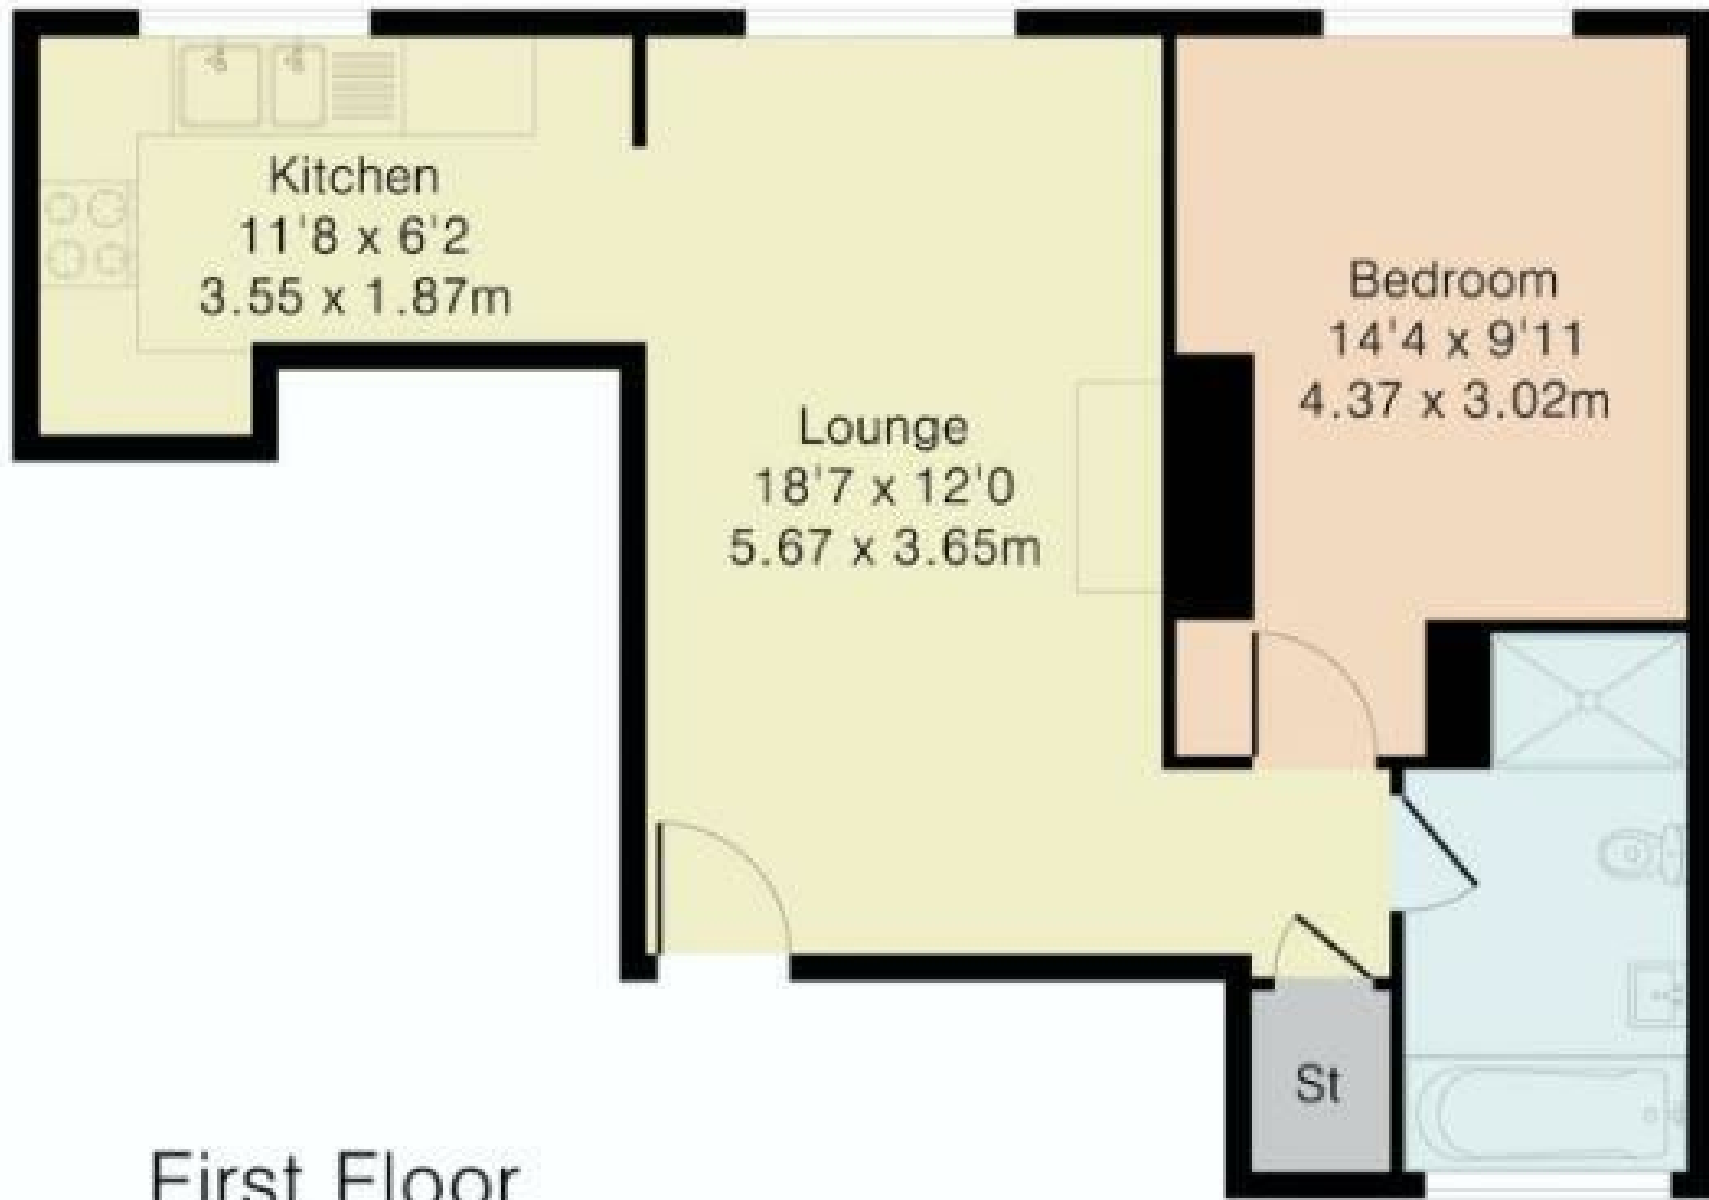

W WESTWOODLEBER

**W WESTWOODLEBER**  
LET US GUIDE YOU HOME

, Balls Park, Hertford, SG13 8FP  
Offers in excess of £300,000

, Balls Park, Hertford, SG13 8FP

Westwood Leber are delighted to bring to the market this exceptional one bedroom, first floor apartment which forms part of this converted stables within the prestigious Balls Park Development. This magnificent apartment has been designed and finished beautifully with top of the range appliances and quality fixtures and fittings throughout. It has a wonderfully spacious feel and a layout which is perfect for modern living. We highly recommend an internal viewing to fully appreciate this unique, yet luxurious home.

**WESTWOODLEBER**

**WESTWOODLEBER**  
LET US GUIDE YOU HOME

First Floor