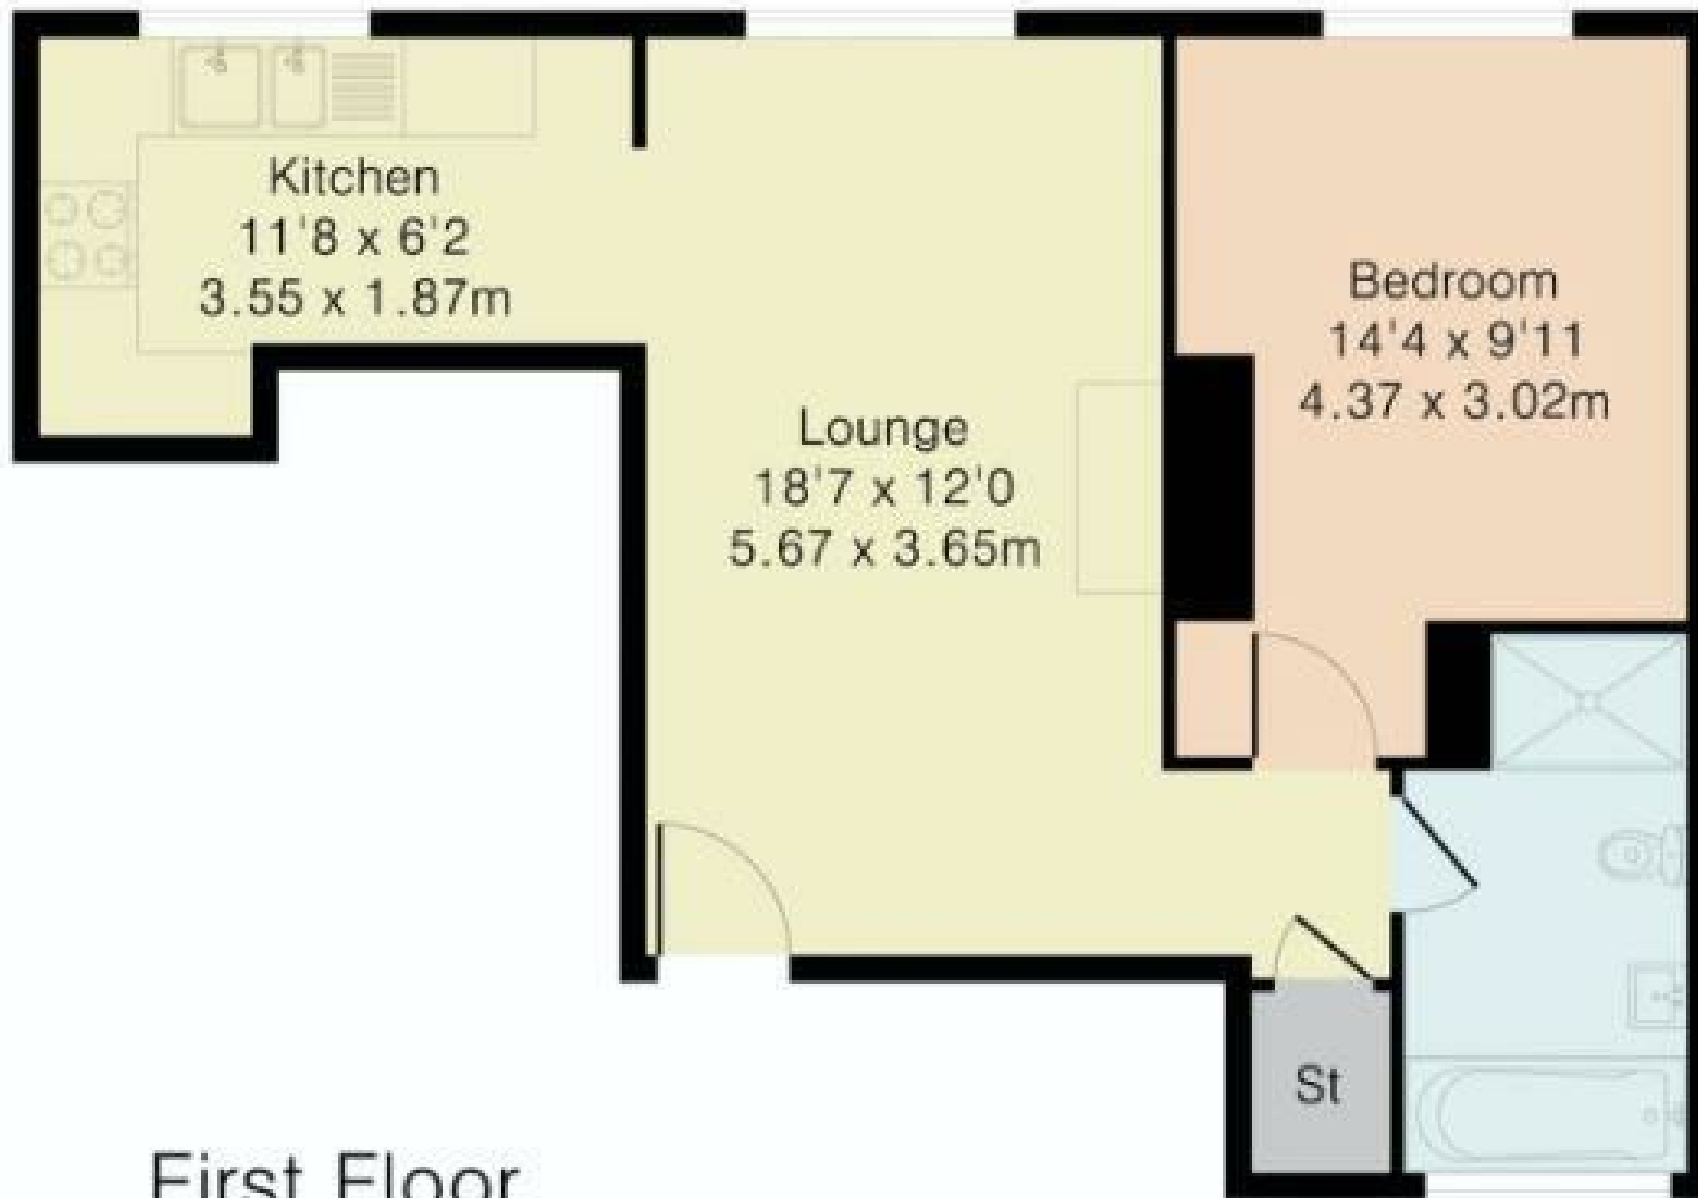

W WESTWOODLEBER

W WESTWOODLEBER
LET US GUIDE YOU HOME

, Balls Park, Hertford, SG13 8FP

£325,000

, Balls Park, Hertford, SG13 8FP

Westwood Leber are delighted to bring to the market this exceptional one bedroom, first floor apartment which forms part of this converted stables within the prestigious Balls Park Development. This magnificent apartment has been designed and finished beautifully with top of the range appliances and quality fixtures and fittings throughout. It has a wonderfully spacious feel and a layout which is perfect for modern living. We highly recommend an internal viewing to fully appreciate this unique, yet luxurious home.

WESTWOODLEBER

WESTWOODLEBER
LET US GUIDE YOU HOME

First Floor