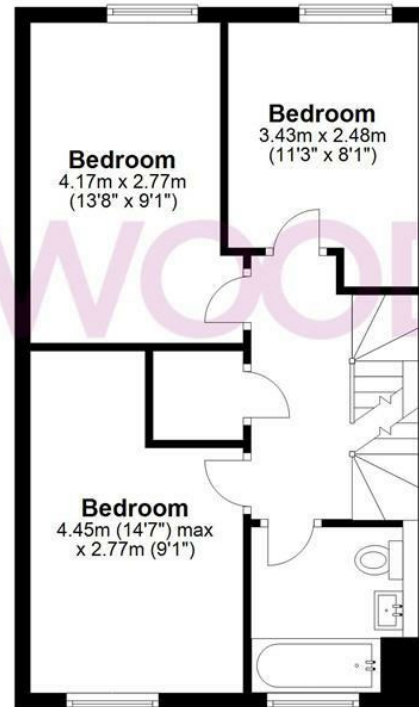

On the first floor, there are 3 good size bedrooms and a family bathroom. The second floor has a wonderful principal bedroom suite with fitted furniture and an immaculate en-suite shower room. Externally the rear garden has also been improved recently to create an excellent entertaining area with large patio and laid lawn section with a sunken trampoline. Additionally there is 2 vehicle driveway to the front of the property.

Ground Floor

Approx. 55.0 sq. metres (591.6 sq. feet)

First Floor

Approx. 44.0 sq. metres (473.5 sq. feet)

Second Floor

Approx. 32.5 sq. metres (349.6 sq. feet)

Total area: approx. 131.4 sq. metres (1414.7 sq. feet)

THE FLOORPLAN IS FOR ILLUSTRATIVE PURPOSES ONLY AND IS NOT TO SCALE. Measurements and features are approximate and may differ from the actual property. Verify all details independently; no liability is accepted for errors or omissions.