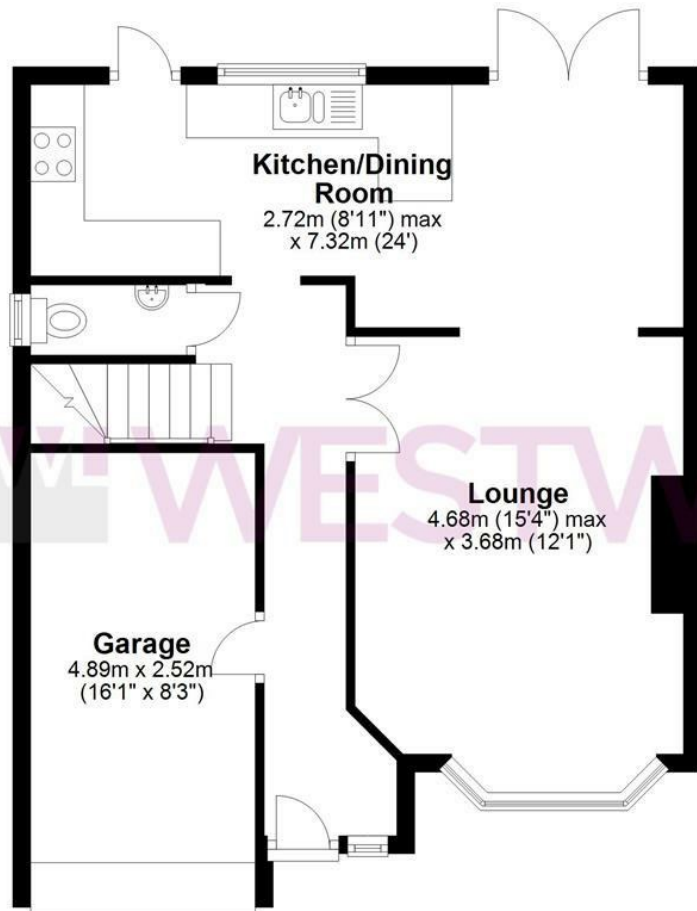

This excellent property has been tastefully updated by the current owners with accommodation comprising: A luxurious kitchen/dining room, large sitting room, integral garage and a ground floor w/c. On the first floor there are four bedrooms, family bathroom and an en-suite to the main bedroom.

## Ground Floor

Approx. 60.5 sq. metres (651.2 sq. feet)

## First Floor

Approx. 58.7 sq. metres (631.5 sq. feet)

Total area: approx. 119.2 sq. metres (1282.7 sq. feet)

FOR ILLUSTRATIVE PURPOSES ONLY. NOT TO SCALE. Whilst every attempt had been made to ensure the accuracy of the floor plan shown, all measurements, positioning, fixtures, features, fittings and any other data shown are an approximate interpretation for illustrative purposes only and are not to scale. No responsibility is taken for any error, omission, miss-statement or use of data shown.