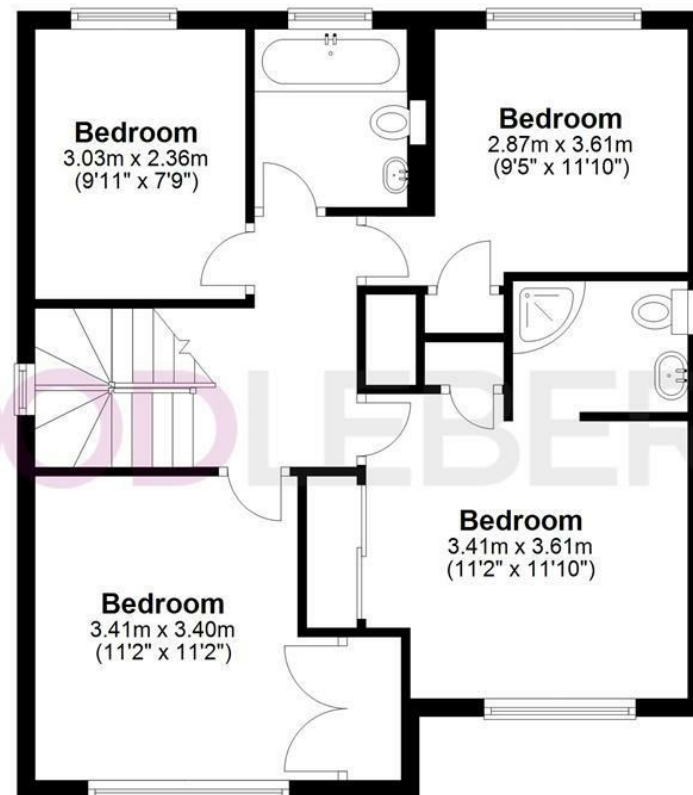

This excellent property has been tastefully updated by the current owners with accommodation comprising: A luxurious kitchen/dining room, large sitting room, integral garage and a ground floor w/c. On the first floor there are four bedrooms, family bathroom and an en-suite to the main bedroom.

## Ground Floor

Approx. 60.5 sq. metres (651.2 sq. feet)

## First Floor

Approx. 58.7 sq. metres (631.5 sq. feet)

Total area: approx. 119.2 sq. metres (1282.7 sq. feet)

FOR ILLUSTRATIVE PURPOSES ONLY. NOT TO SCALE. Whilst every attempt had been made to ensure the accuracy of the floor plan shown, all measurements, positioning, fixtures, features, fittings and any other data shown are an approximate interpretation for illustrative purposes only and are not to scale. No responsibility is taken for any error, omission, miss-statement or use of data shown.