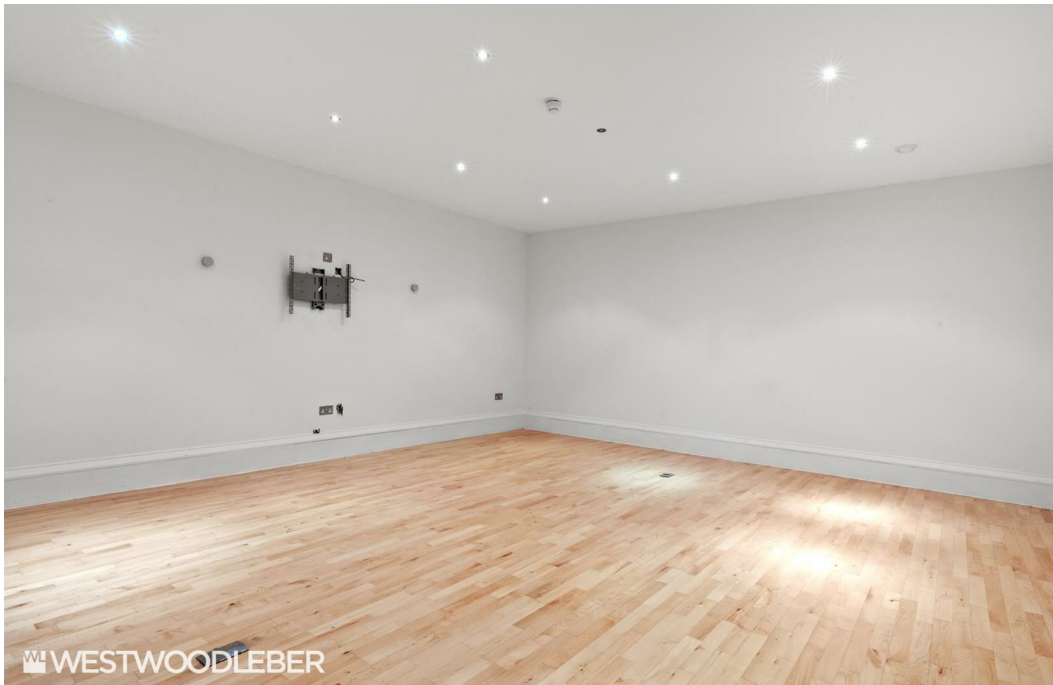

WESTWOODLEBER