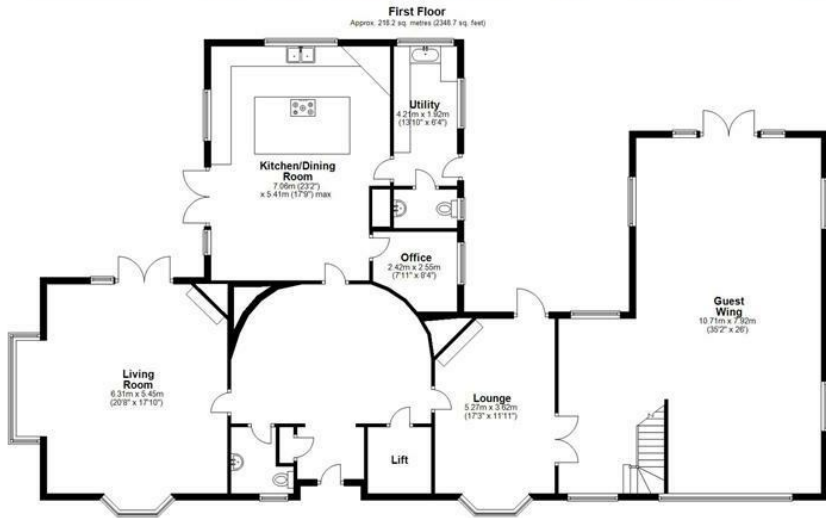

WESTWOODLEBER