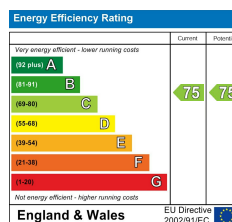

15 Bilbao Court, ,SP10 1LE
£1,050 PCM

PROPERTY DESCRIPTION BY *Charlotte Bilbie*

DIRECTIONS

Tax Band: B

OPEN 7 DAYS

If you are considering selling your home please contact us today for your free no obligation valuation