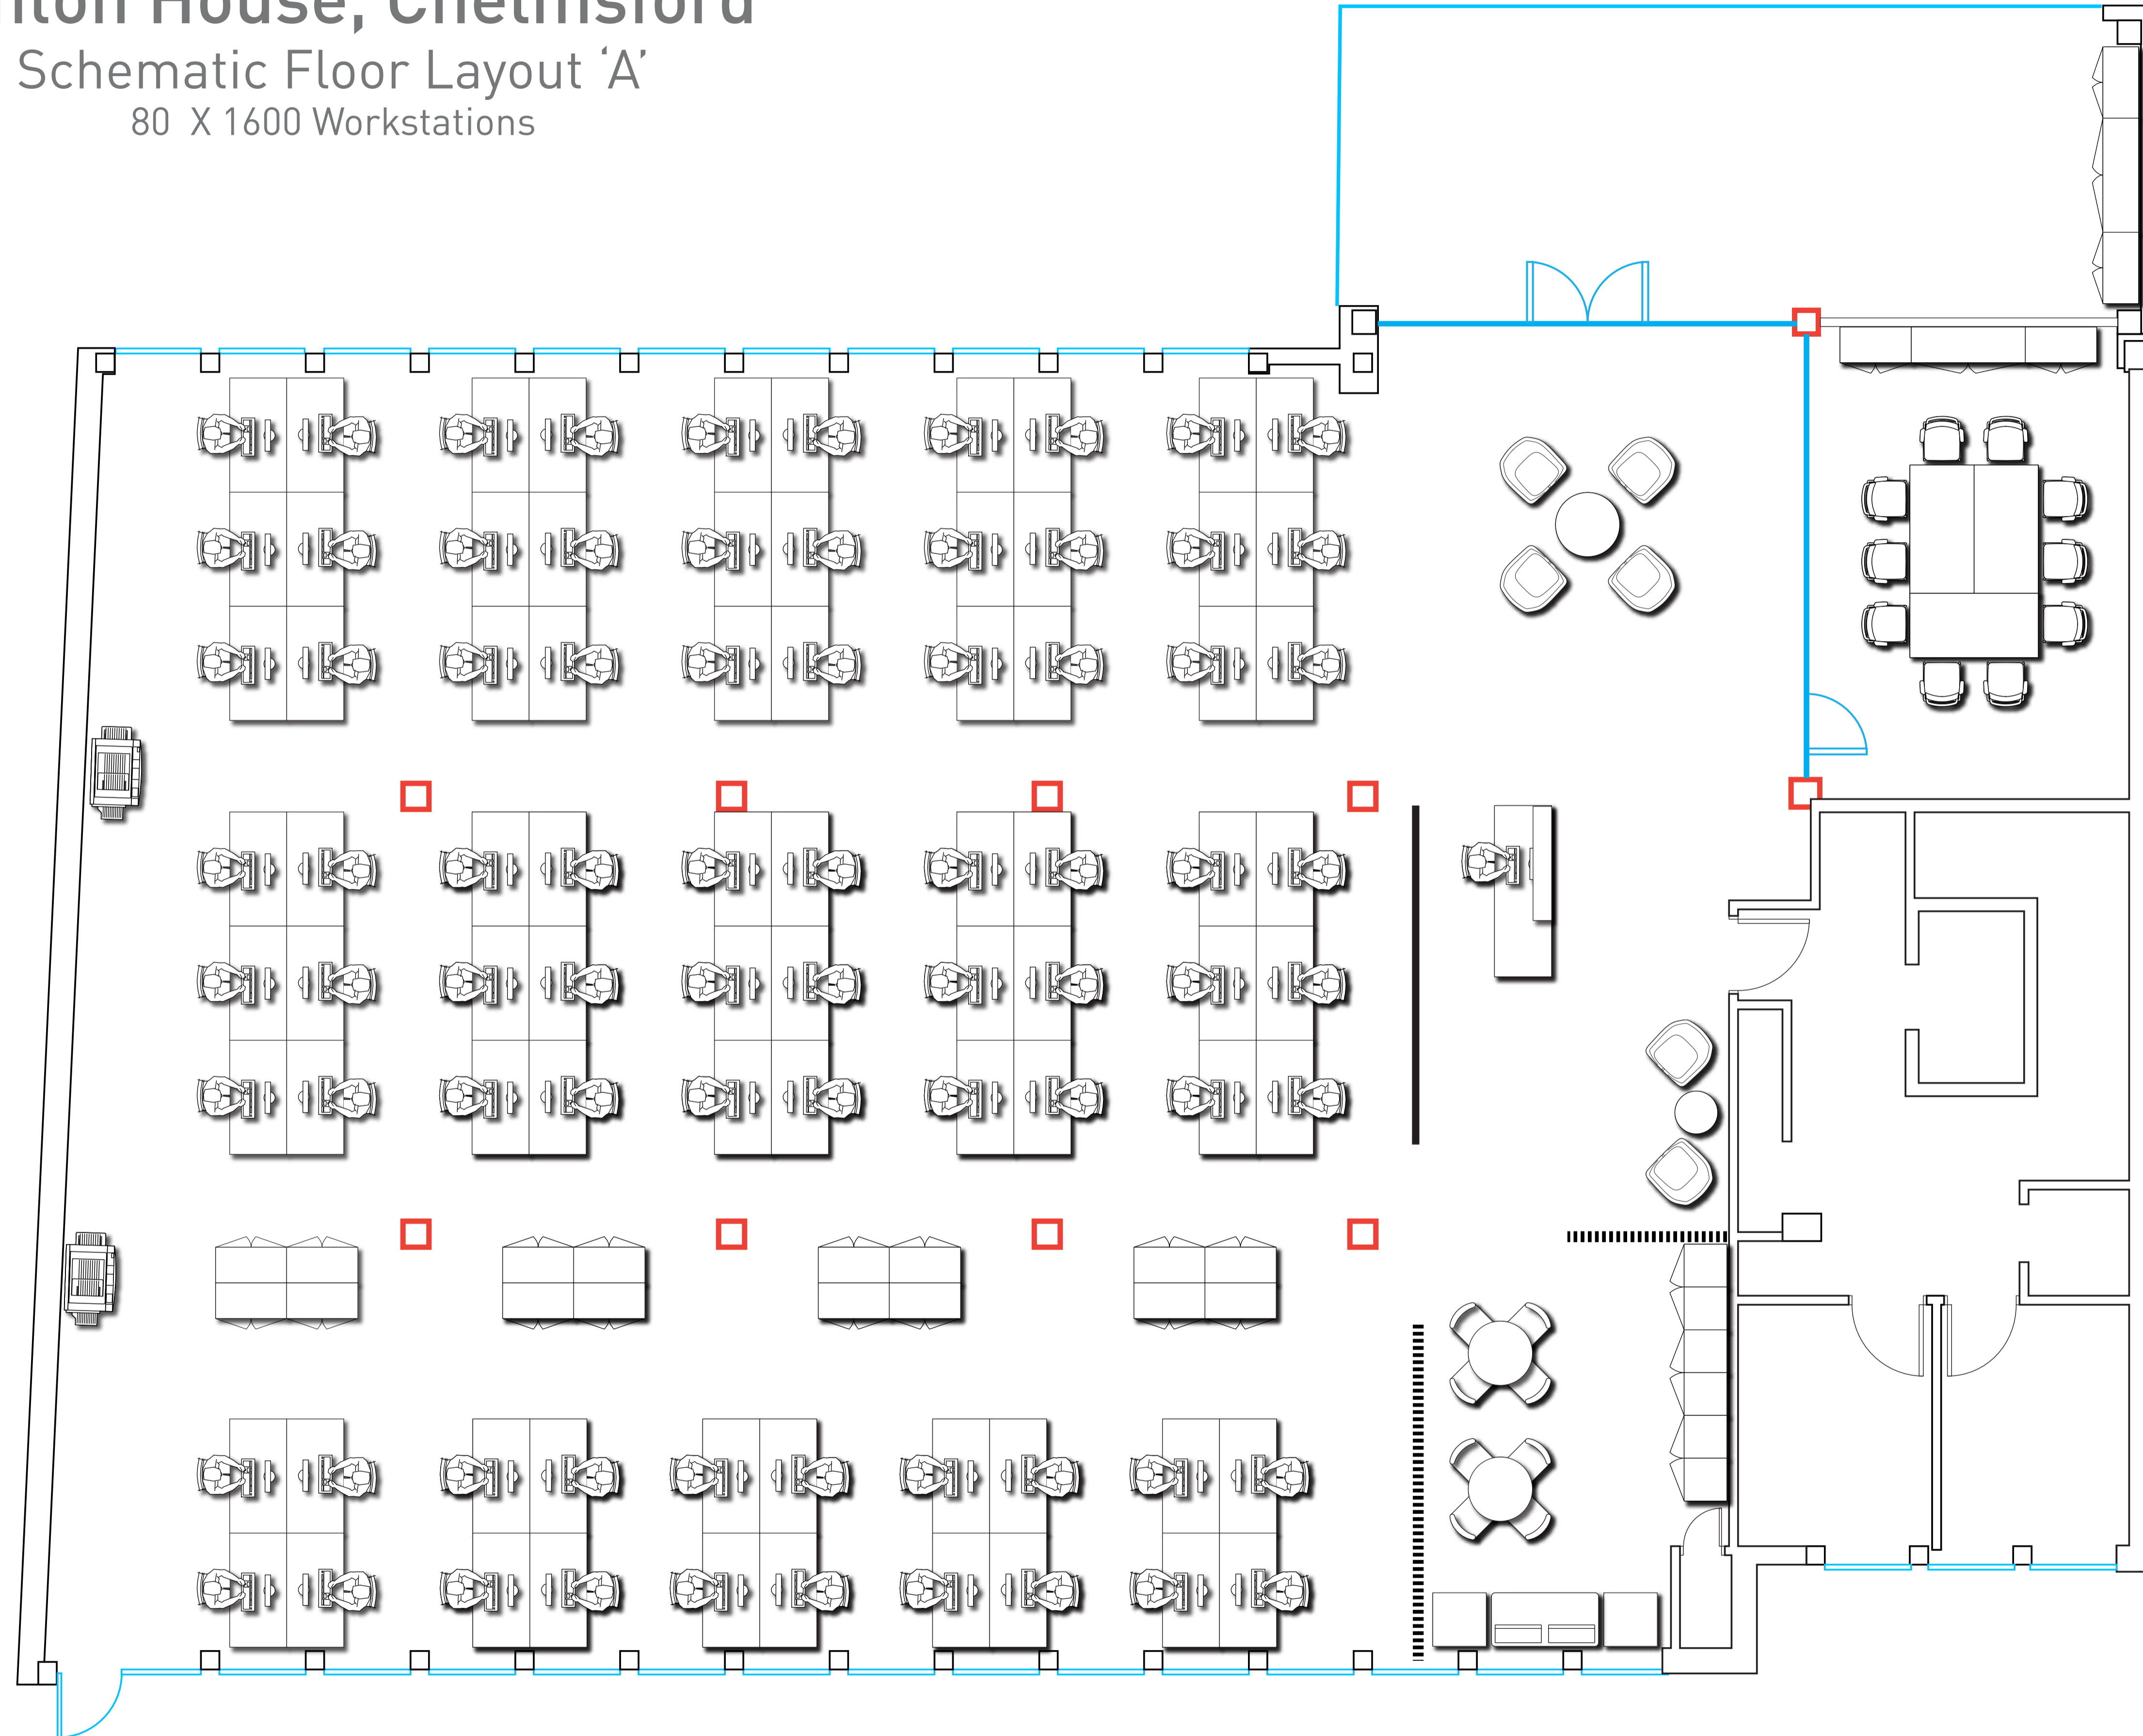

## Schematic Floor Layout 'A'

42 X 1600 Workstations

Design Centre  
11-19 Hamberts Road  
Chelmsford  
CM3 5UF

01245 320 900  
[www.spacio.co.uk](http://www.spacio.co.uk)

**spacio**

intelligent spaces

## Schematic Floor Layout 'A'

80 X 1600 Workstations

Design Centre  
11-19 Hamberts Road  
Chelmsford  
CM3 5UF

01245 320 900  
[www.spacio.co.uk](http://www.spacio.co.uk)

**spacio**

intelligent spaces