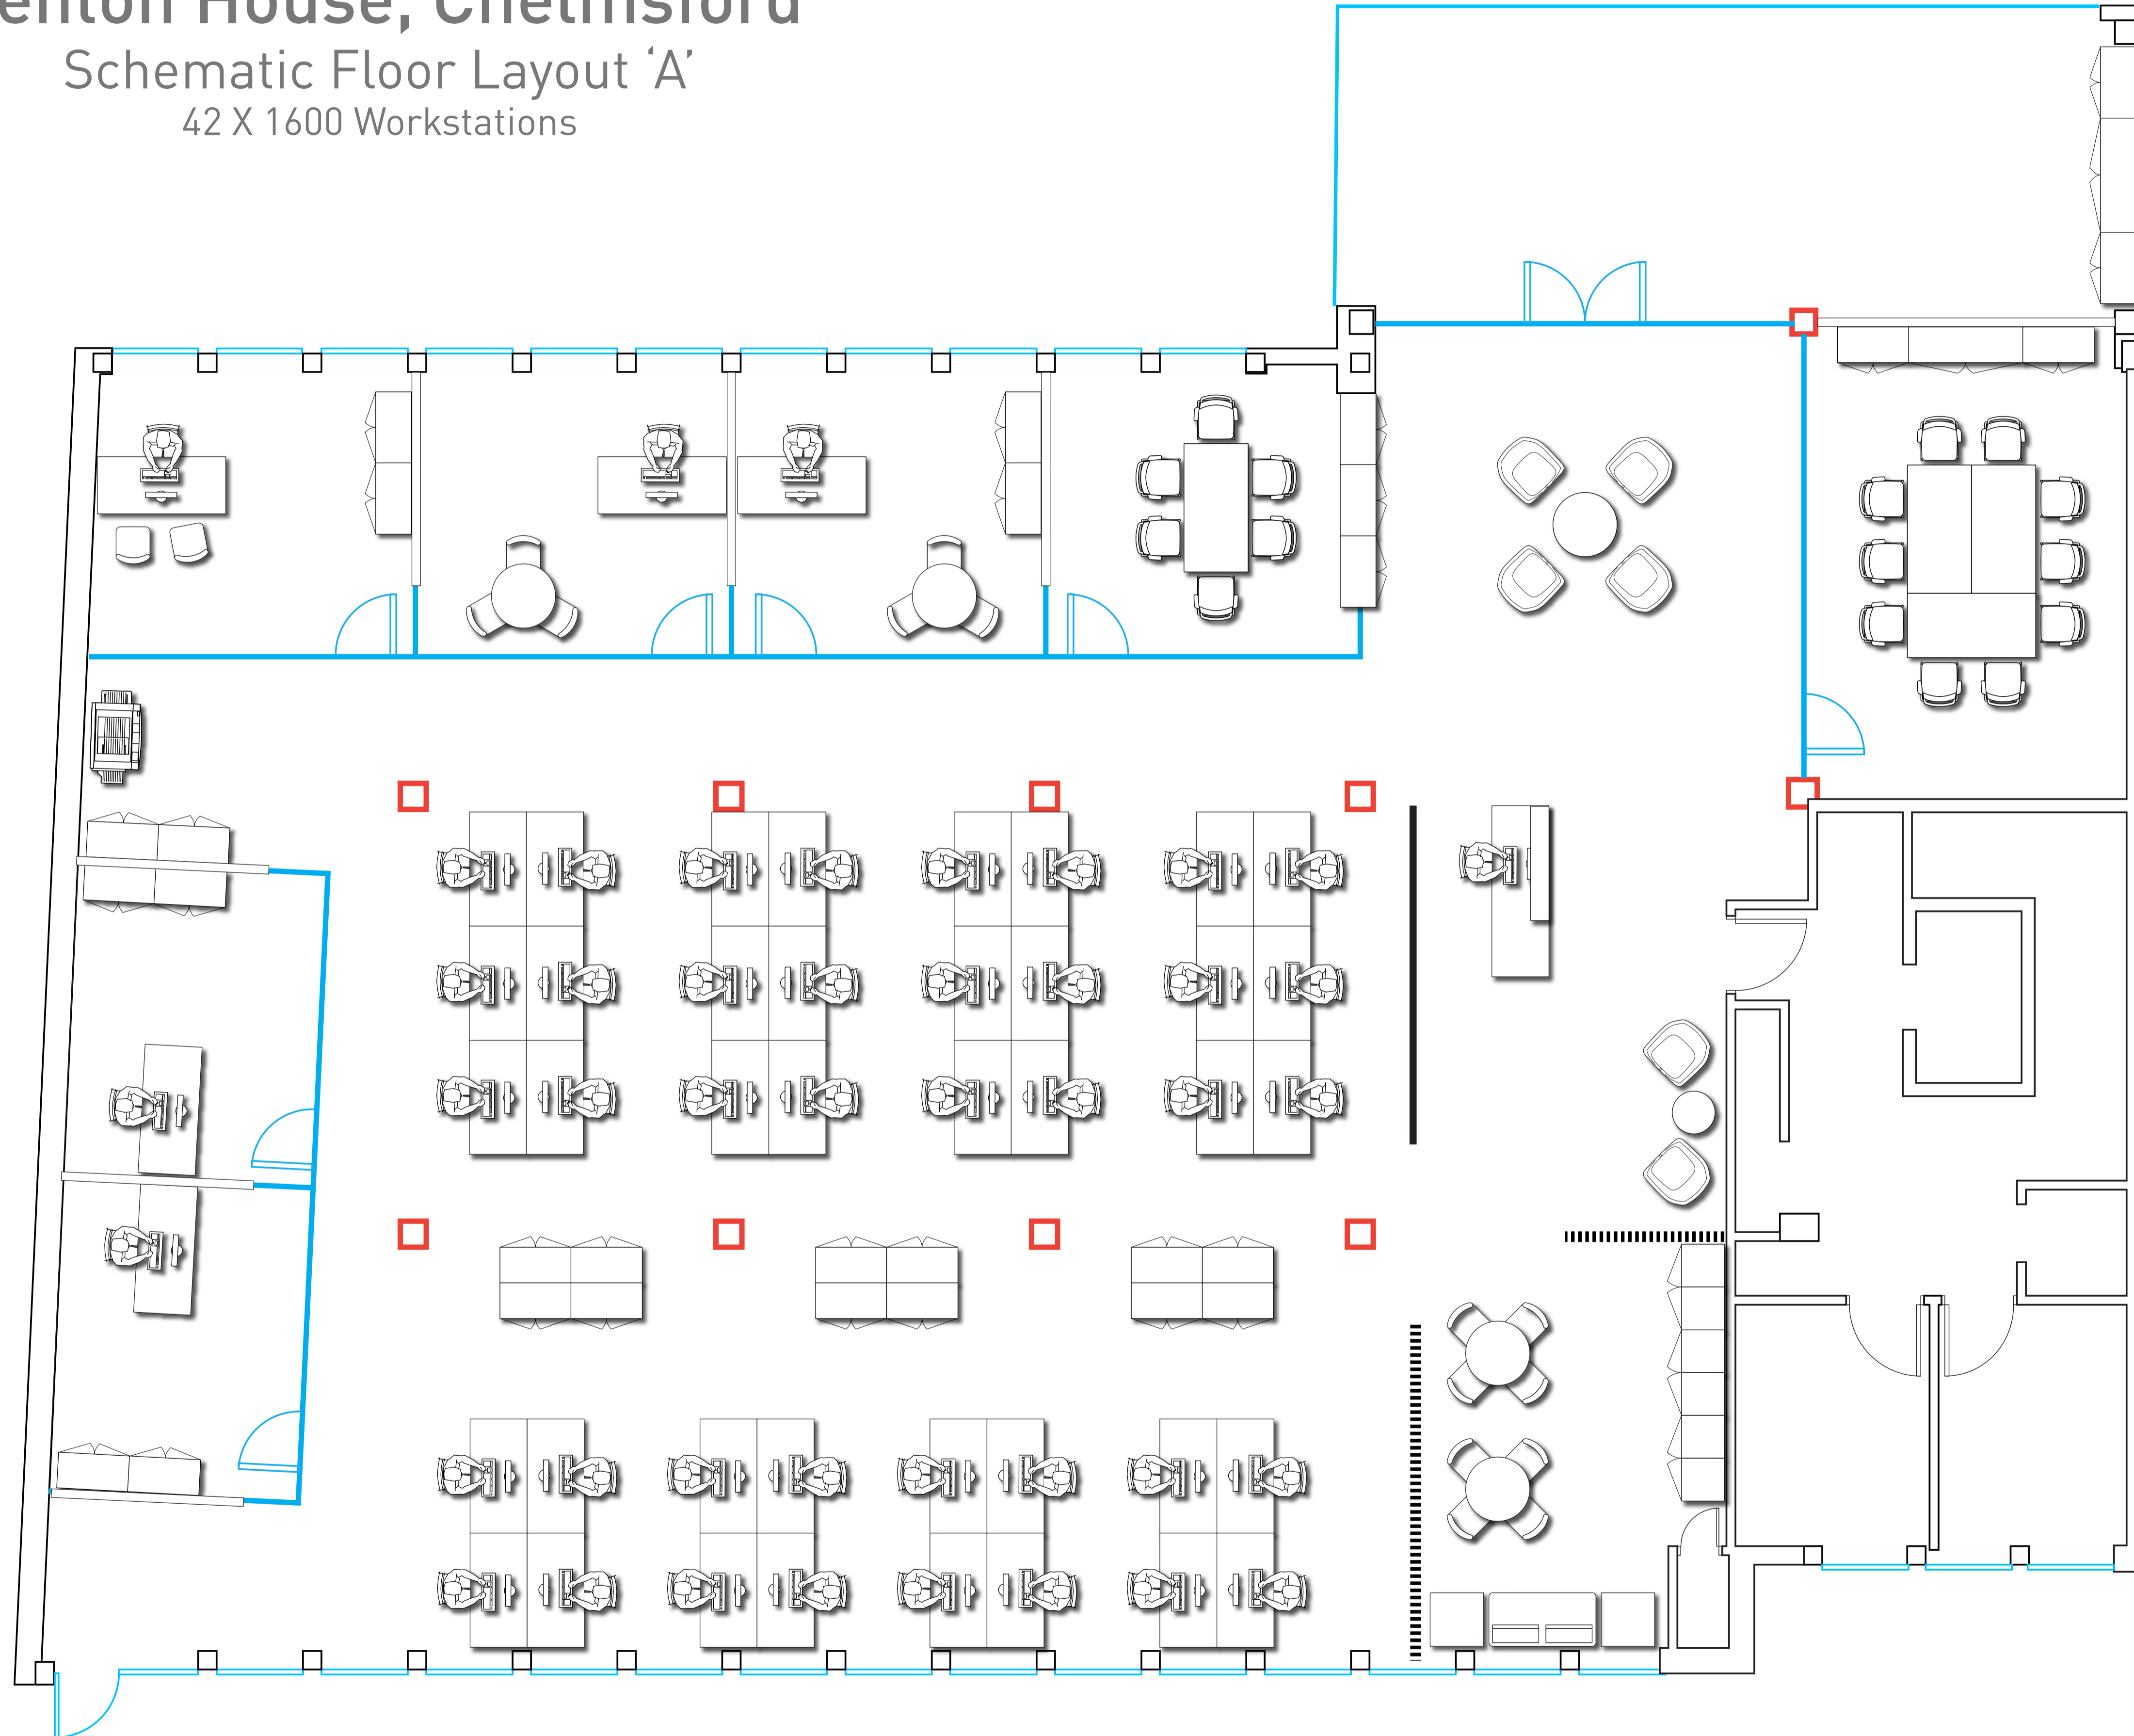

## Schematic Floor Layout 'A'

42 X 1600 Workstations

Design Centre  
11-19 Hamberts Road  
Chelmsford  
CM3 5UF

01245 320 900  
[www.spacio.co.uk](http://www.spacio.co.uk)

**spacio**

intelligent spaces