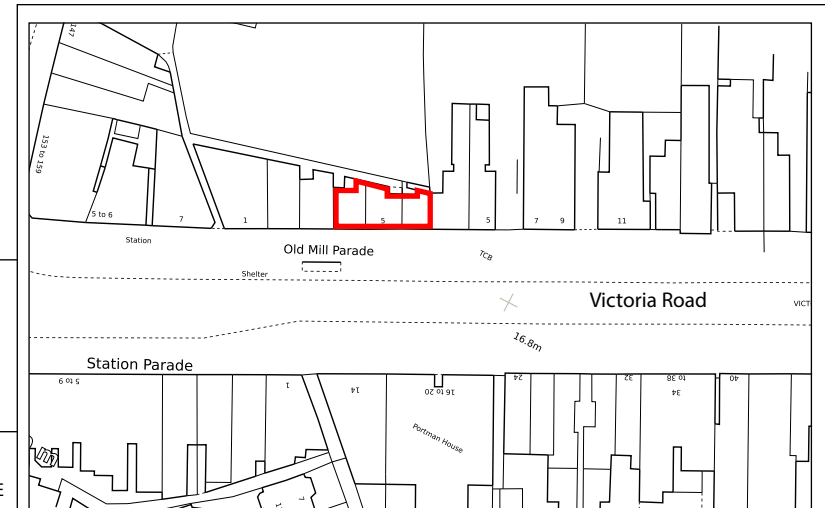

GROUND FLOOR

FIRST FLOOR

ADDRESS:
5 Old Mill Parade
Victoria Road
Romford
RM1 2HU

SITE PLAN SCALE 1:1250

■ RED OUTLINED AREAS SHOW THE DEMISE