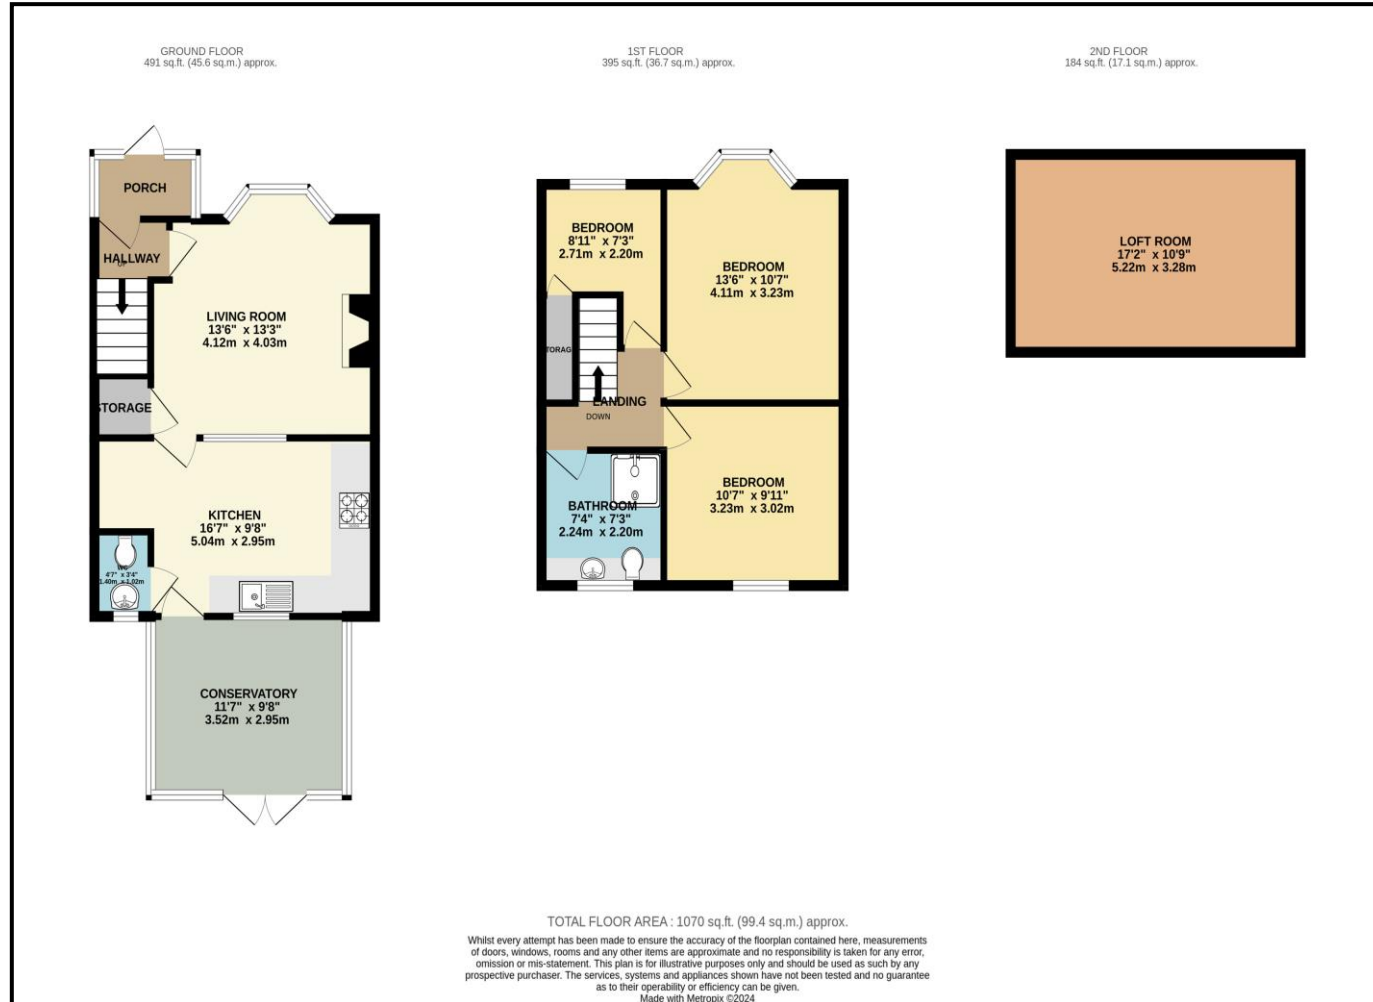

Score	Energy rating	Current	Potential
92+	A		
81-91	B		88 B
69-80	C		
55-68	D	66 D	
39-54	E		
21-38	F		
1-20	G		

Princess Road, Oldbury, West Midlands, B68 9PN

£245,000

Innovate Estate Agents are pleased to present this **THREE BEDROOM MID TERRACED HOUSE** situated in Oldbury! The property boasts of **FRONT DRIVEWAY** allowing **OFF ROAD PARKING**, front entrance porch, entrance hallway, **LOUNGE**, **FITTED KITCHEN/DINER**, guest W/C, **CONSERVATORY**, family bathroom, boarded loft space, rear garden, double glazing and gas central heating (where specified). Thanks to its sought after location the property has easy commute to a range of day to day amenities, educational facilities and transport links such as **Moat Farm Infant School**, **Bristnall Hall Academy**, **Tesco Express Supermarket**, **Langley Green Train Station** and **M5 (Junction 2)**. **EPC Rating: D**. **Council Tax Band: B**. **Admin Fees May Apply**.