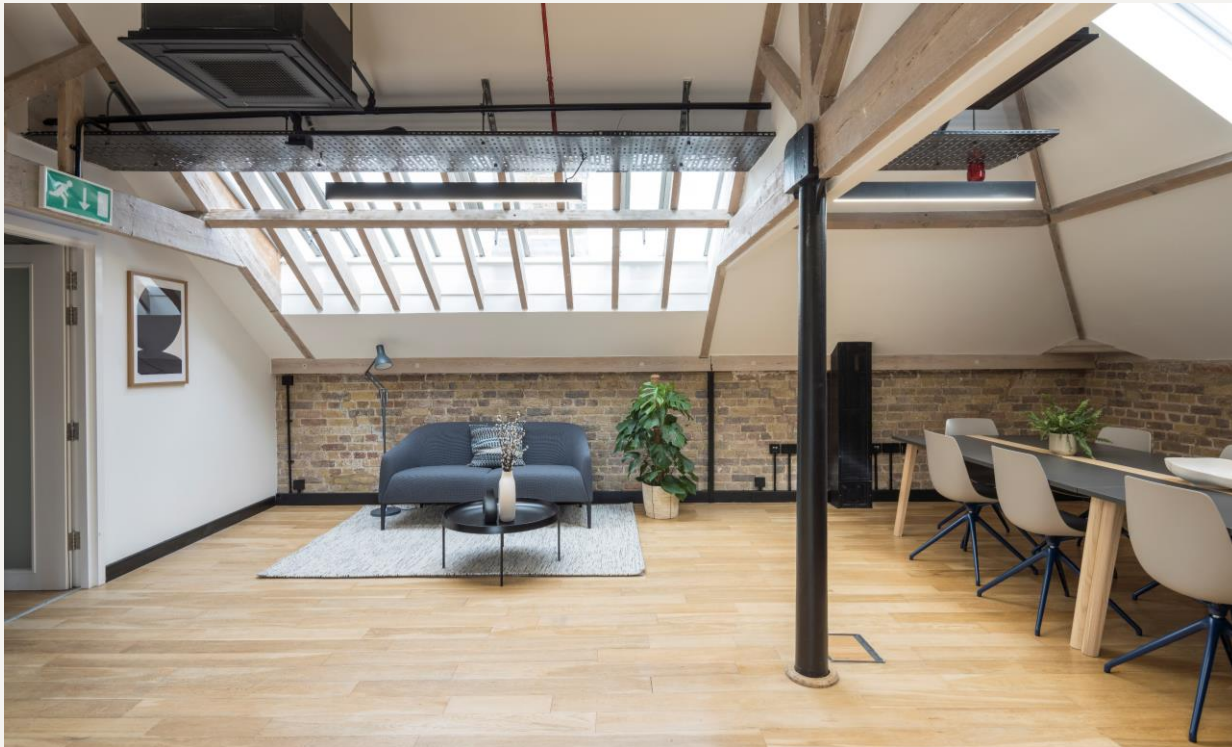

Susskind.

16 Bowling Green Lane EC1

The 4<sup>th</sup> Floor boasts original character features such as wooden beams and pitched roofs, in addition to the exposed brickwork and steel columns. The floor is offered as CAT A+ (fitted) condition, with x20 desks, breakout area/soft seating, and demised kitchen, WC & shower facilities.

The self-contained 4<sup>th</sup> Floor also benefits from a separate meeting room with a waiting area, and a x10 person meeting room table in addition to stunning views of the City including The Shard & St. Paul's Cathedral.