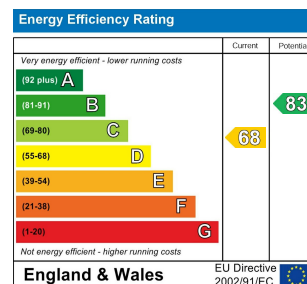

DIRECTIONS

CONTACT

West Midlands House
Gipsy Lane
Willenhall
West Midlands
WV13 2HA

E: info@redstones.co.uk

T: 01922 235 350

<http://www.redstones.co.uk>

REDSTONES
The Property Experts