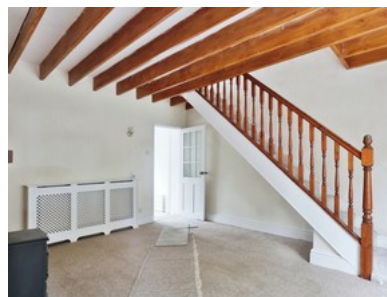

Crescent View, Thorngumbald

GUIDE PRICE £110,000

beercocks
valuing people, not just houses

- ❖ Period Cottage With Character Features
- ❖ Two Bedrooms
- ❖ Sunny Rear Courtyard
- ❖ Close To Village Amenities
- ❖ Ideal For First Time Buyers, Investors & Downsizers
- ❖ Freehold
- ❖ Council Tax Band A
- ❖ Epc Rating D