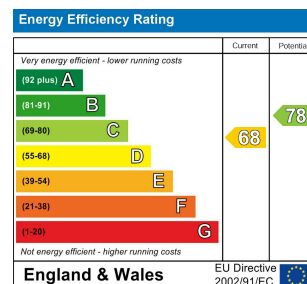

2 Bed
Flat
located in Leam
Terrace

£1,250 PCM

DIRECTIONS

CONTACT

12 High Street
Warwick
Warwickshire
CV34 4AP

E: lettings@margetts.co.uk
T: 01926 496262
www.margetts.co.uk

MARGETTS
ESTABLISHED 1806