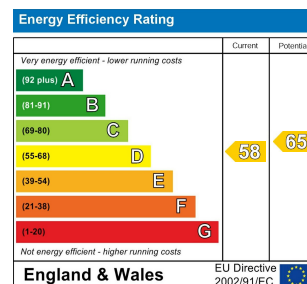

1 Bed
Flat
located in

£845 PCM

DIRECTIONS

CONTACT

12 High Street
Warwick
Warwickshire
CV34 4AP

E: lettings@margetts.co.uk
T: 01926 496262
www.margetts.co.uk

MARGETTS
ESTABLISHED 1806