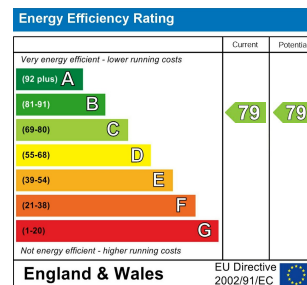

1 Bed
Apartment
located in

£795 PCM

MARGETTS
ESTABLISHED 1806

DIRECTIONS

CONTACT

12 High Street
Warwick
Warwickshire
CV34 4AP

E: lettings@margetts.co.uk
T: 01926 496262
www.margetts.co.uk

MARGETTS
ESTABLISHED 1806