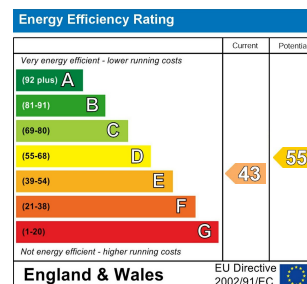

2 Bed
Maisonette
located in

£875 PCM

MARGETTS
ESTABLISHED 1806

DIRECTIONS

CONTACT

12 High Street
Warwick
Warwickshire
CV34 4AP

E: lettings@margetts.co.uk
T: 01926 496262
www.margetts.co.uk

MARGETTS
ESTABLISHED 1806