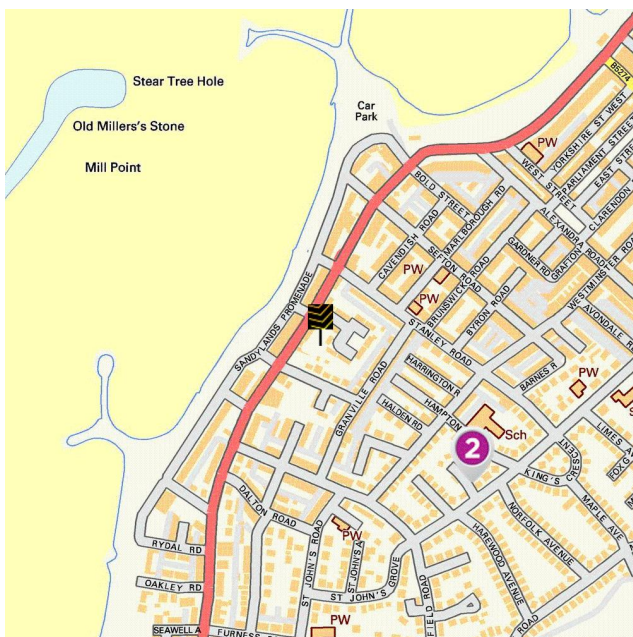

Farrell Heyworth 3-7 Victoria Street, Morecambe, LA4 4AE **01524 832929**

Everything you want
to know about
local schools

How are local schools performing?

If schools are important to you, then this section sets out the published Key Performance Indicators for schools near to your prospective new home. Key Performance Indicators look primarily at how well pupils perform in their tests and examinations, as well as some other measures like attendance.

If you want to know more about a particular school or college, you can also visit the Ofsted website <http://www.ofsted.gov.uk/inspection-reports/find-inspection-report>

Local Schools

The next page shows tables and charts divided into Key Stages and a list of respective schools local to **Mears Beck Close**. There are four main age-related Key Stages defined as: