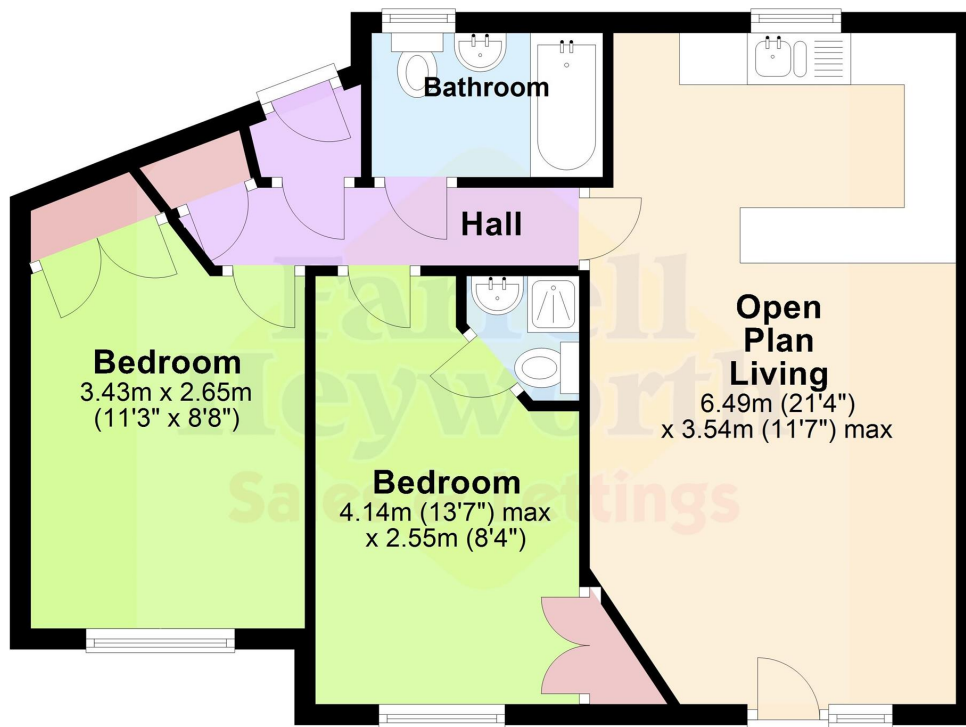

Farrell Heyworth 3-7 Victoria Street, Morecambe, LA4 4AE **01524 832929**

MEARS BECK CLOSE, MORECAMBE £120,000

x2
Bedrooms

x0
Living Rooms

x1
Bathrooms

Where you are

Everything you want
to know about
local authorities