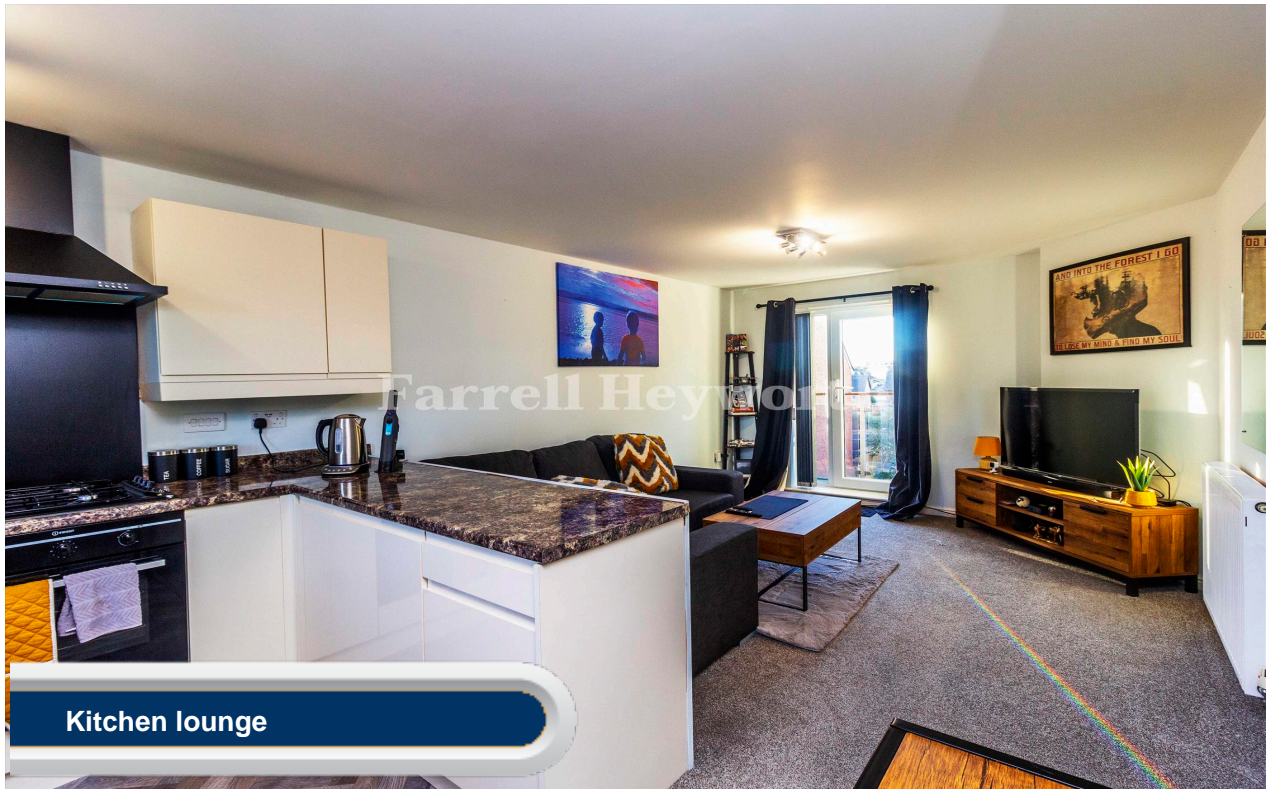

Farrell Heyworth 3-7 Victoria Street, Morecambe, LA4 4AE **01524 832929**

MEARS BECK CLOSE, MORECAMBE £120,000

x2
Bedrooms

x0
Living Rooms

x1
Bathrooms

Where you are

Everything you want
to know about
local authorities