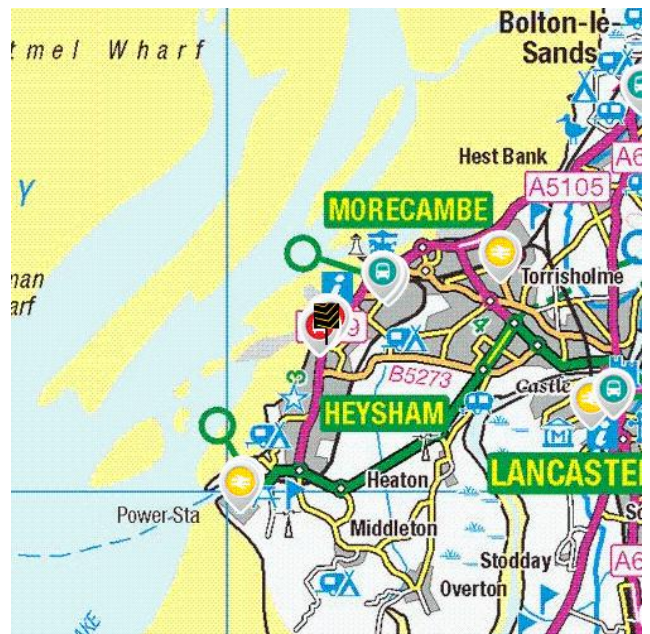

The local authority locations and contact details for **Mears Beck Close** are:

Shire / County / District	Website	Address	Contact details
---------------------------	---------	---------	-----------------

Become familiar with public transport links

Being able to choose to travel by public transport is important for many reasons. It helps to reduce congestion, provides access to work and education, and facilitates use of health and leisure facilities. If you or your family members travel abroad, access to the nearest ferry terminals is also likely to be a significant factor in choosing a new property. Using the maps below, you can pinpoint the precise locations of transport links for **Mears Beck Close**. Tables for each type of transport indicate the property's distance from the nearest bus stops, railway stations, coach stops and ferry terminals (providing that these facilities are within the scale proximity of the maps.)

Transport Links

	Airports	Approx Distance
	Blackpool International Airport	20.61 miles
	Ferry ports	Approx Distance
	Heysham Ferry Terminal	2.22 miles
	Knott End-On-Sea Ferry Landing	10.25 miles
	Fleetwood for Knott End Ferry Landing	10.47 miles
	Piel Island Ferry Landing	11.54 miles
	Roa Island Ferry Landing	11.63 miles
	Train Stations	Approx Distance
	Morecambe Rail Station	0.92 miles
	Heysham Port Rail Station	2.27 miles
	Bare Lane Rail Station	2.28 miles
	Lancaster Rail Station	3.38 miles
	Carnforth Rail Station	6.62 miles

Farrell Heyworth 3-7 Victoria Street, Morecambe, LA4 4AE **01524 832929**

	Bus Stops	Approx Distance
	Stanley Road	0.03 miles
	Stanley Road	0.05 miles
	Cavendish Road	0.05 miles
	Stanley Road	0.07 miles
	Fairfield Road	0.12 miles
	Coach Stops	Approx Distance
	Morecambe: Central Drive Bus Station	0.89 miles
	Lancaster Bus Station	3.62 miles
	Bolton le Sands (Lancs): Coach Stop	4.8 miles
	Lancaster: University Underpass Coach Stop	5.49 miles
	Galgate: Crossroads Coach Stop	6.28 miles