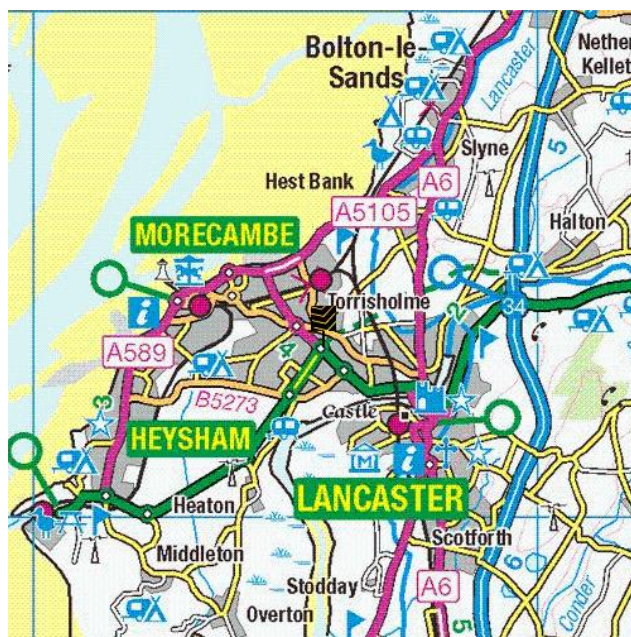

Where you are

Everything you want
to know about
local authorities

Get to know your local authorities

Local government directly affects quality of life, particularly when it comes to council tax, planning, waste disposal and the impact of local policies. You may want to investigate how this is likely to affect you if you decide to move. There are nearly 400 local authorities in England, with five different types of local government structure. These can be broadly divided into **single-tier** and **two-tier authorities**.

Transport Links

| | Airports | Approx Distance |
|---|---------------------------------------|-----------------|
|  | Blackpool International Airport | 21.72 miles |
| | Leeds Bradford International Airport | 49.45 miles |
| | Ferry ports | Approx Distance |
|  | Heysham Ferry Terminal | 4.05 miles |
| | Knott End-On-Sea Ferry Landing | 11.71 miles |
| | Fleetwood for Knott End Ferry Landing | 11.97 miles |
| | Piel Island Ferry Landing | 13.87 miles |
| | Roa Island Ferry Landing | 13.95 miles |
| | Train Stations | Approx Distance |
|  | Bare Lane Rail Station | 0.57 miles |
| | Lancaster Rail Station | 1.55 miles |
| | Morecambe Rail Station | 1.61 miles |
| | Heysham Port Rail Station | 4.09 miles |
| | Carnforth Rail Station | 4.95 miles |

Farrell Heyworth 3-7 Victoria Street, Morecambe, LA4 4AE 01524 832929

| | Bus Stops | Approx Distance |
|---|--|-----------------|
|  | Torrisholme Square | 0.01 miles |
| | Square | 0.02 miles |
| | Thorpe Avenue | 0.08 miles |
| | Hyde Road | 0.09 miles |
| | Fell Road | 0.1 miles |
| | Coach Stops | Approx Distance |
|  | Lancaster Bus Station | 1.65 miles |
| | Morecambe: Central Drive Bus Station | 1.67 miles |
| | Bolton le Sands (Lancs): Coach Stop | 2.99 miles |
| | Lancaster: University Underpass Coach Stop | 4.31 miles |
| | Carnforth: Lancaster Rd Coach Stop | 4.86 miles |