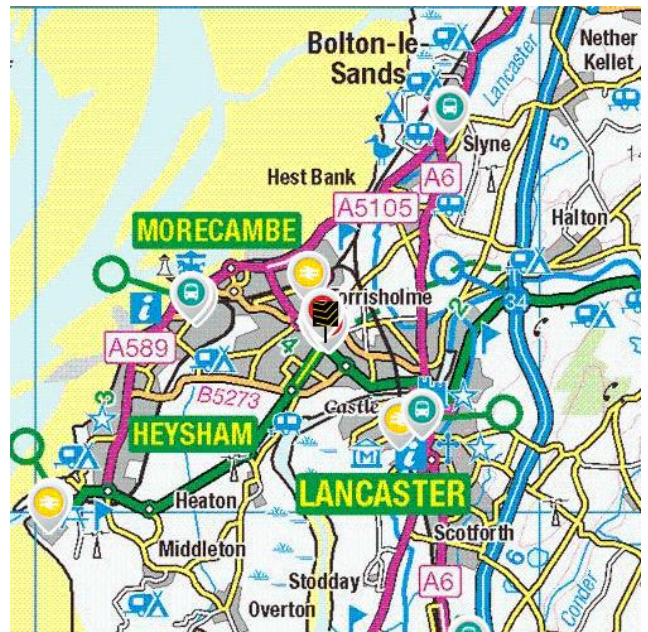

Become familiar with public transport links

Being able to choose to travel by public transport is important for many reasons. It helps to reduce congestion, provides access to work and education, and facilitates use of health and leisure facilities. If you or your family members travel abroad, access to the nearest ferry terminals is also likely to be a significant factor in choosing a new property. Using the maps below, you can pinpoint the precise locations of transport links for **Torrisholme Square**. Tables for each type of transport indicate the property's distance from the nearest bus stops, railway stations, coach stops and ferry terminals (providing that these facilities are within the scale proximity of the maps.)

Transport Links

| | Airports | Approx Distance |
|---|---------------------------------------|-----------------|
|  | Blackpool International Airport | 21.72 miles |
| | Leeds Bradford International Airport | 49.45 miles |
| | Ferry ports | Approx Distance |
|  | Heysham Ferry Terminal | 4.05 miles |
| | Knott End-On-Sea Ferry Landing | 11.71 miles |
| | Fleetwood for Knott End Ferry Landing | 11.97 miles |
| | Piel Island Ferry Landing | 13.87 miles |
| | Roa Island Ferry Landing | 13.95 miles |
| | Train Stations | Approx Distance |
|  | Bare Lane Rail Station | 0.57 miles |
| | Lancaster Rail Station | 1.55 miles |
| | Morecambe Rail Station | 1.61 miles |
| | Heysham Port Rail Station | 4.09 miles |
| | Carnforth Rail Station | 4.95 miles |