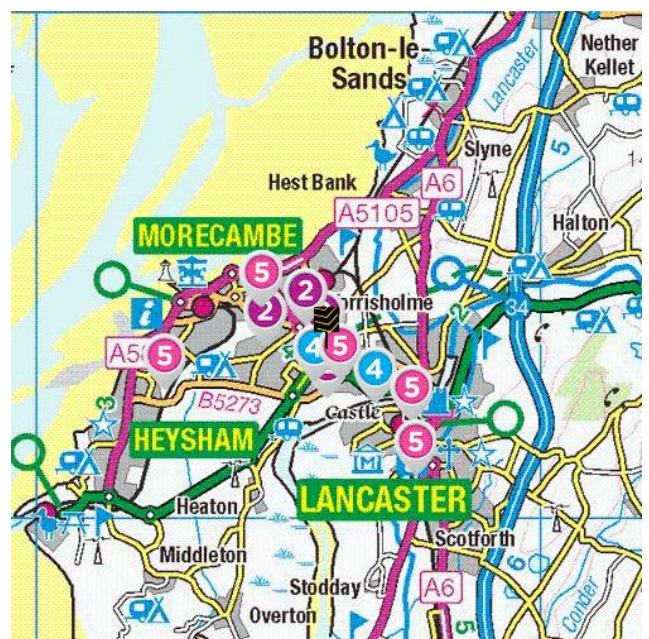

Local Schools