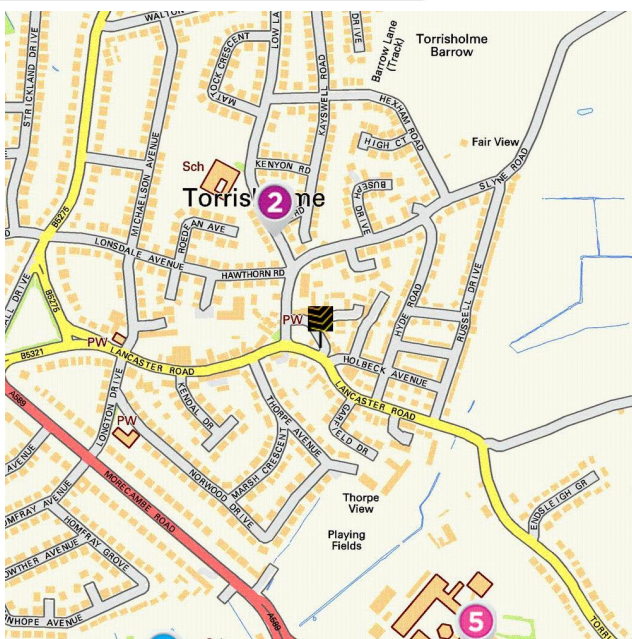

Farrell Heyworth 3-7 Victoria Street, Morecambe, LA4 4AE **01524 832929**

Everything you want
to know about
local schools

How are local schools performing?

If schools are important to you, then this section sets out the published Key Performance Indicators for schools near to your prospective new home. Key Performance Indicators look primarily at how well pupils perform in their tests and examinations, as well as some other measures like attendance.

If you want to know more about a particular school or college, you can also visit the Ofsted website <http://www.ofsted.gov.uk/inspection-reports/find-inspection-report>

Local Schools

The next page shows tables and charts divided into Key Stages and a list of respective schools local to **Torrisholme Square**. There are four main age-related Key Stages defined as: