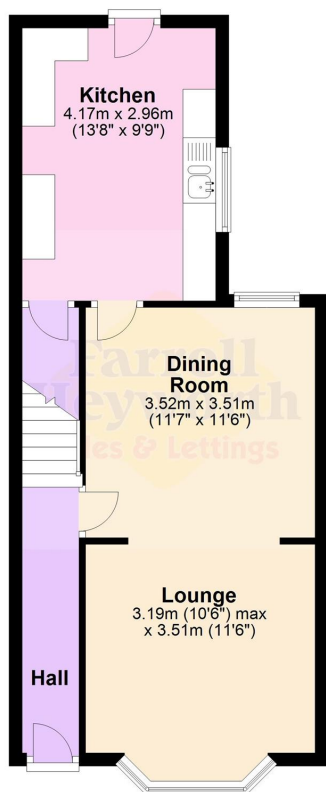

Farrell Heyworth 3-7 Victoria Street, Morecambe, LA4 4AE **01524 832929**

CENTRAL DRIVE, MORECAMBE £195,000

x4
Bedrooms

x2
Living Rooms

x1
Bathrooms

Where you are

Ground Floor

First Floor