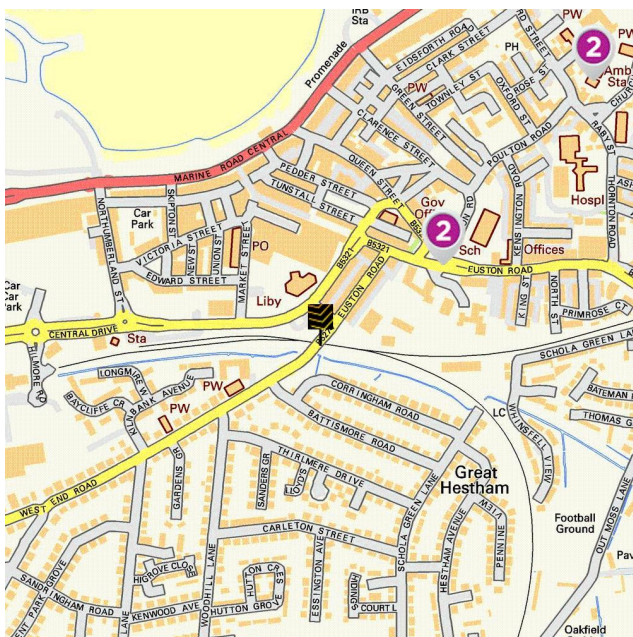

Farrell Heyworth 3-7 Victoria Street, Morecambe, LA4 4AE **01524 832929**

| | Bus Stops | Approx Distance |
|---|--|-----------------|
|  | Arndale Centre | 0.04 miles |
| | Arndale Centre | 0.07 miles |
| | Euston Grove | 0.08 miles |
| | Morecambe Bay CP | 0.16 miles |
| | Bay CPS | 0.16 miles |
| | Coach Stops | Approx Distance |
|  | Morecambe: Central Drive Bus Station | 0.24 miles |
| | Lancaster Bus Station | 2.95 miles |
| | Bolton le Sands (Lancs): Coach Stop | 3.73 miles |
| | Lancaster: University Underpass Coach Stop | 5.27 miles |
| | Carnforth: Lancaster Rd Coach Stop | 5.52 miles |

Farrell Heyworth 3-7 Victoria Street, Morecambe, LA4 4AE **01524 832929**

Everything you want
to know about
local schools

How are local schools performing?

If schools are important to you, then this section sets out the published Key Performance Indicators for schools near to your prospective new home. Key Performance Indicators look primarily at how well pupils perform in their tests and examinations, as well as some other measures like attendance.

If you want to know more about a particular school or college, you can also visit the Ofsted website <http://www.ofsted.gov.uk/inspection-reports/find-inspection-report>

Local Schools

The next page shows tables and charts divided into Key Stages and a list of respective schools local to **Central Drive**. There are four main age-related Key Stages defined as: