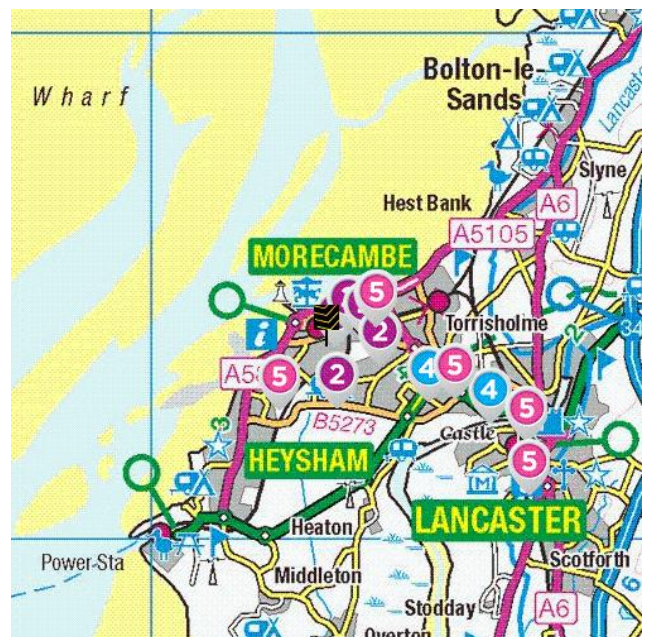

Local Schools