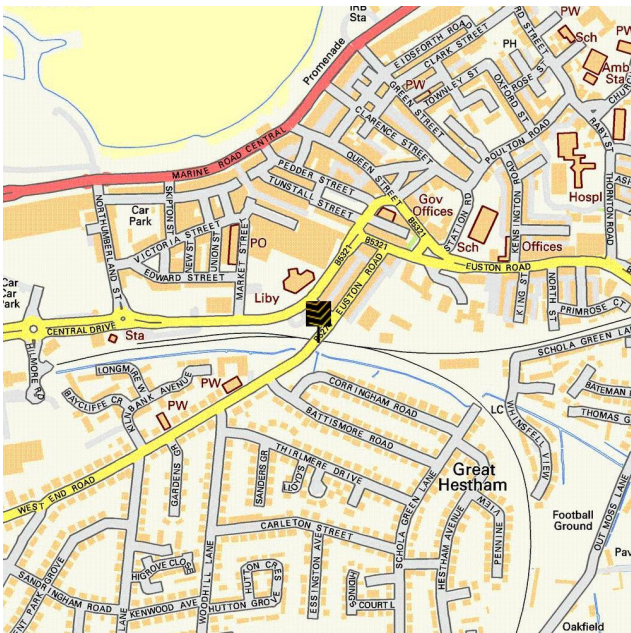

Farrell Heyworth 3-7 Victoria Street, Morecambe, LA4 4AE **01524 832929**

CENTRAL DRIVE, MORECAMBE £195,000

x4
Bedrooms

x2
Living Rooms

x1
Bathrooms

Where you are

Ground Floor

First Floor