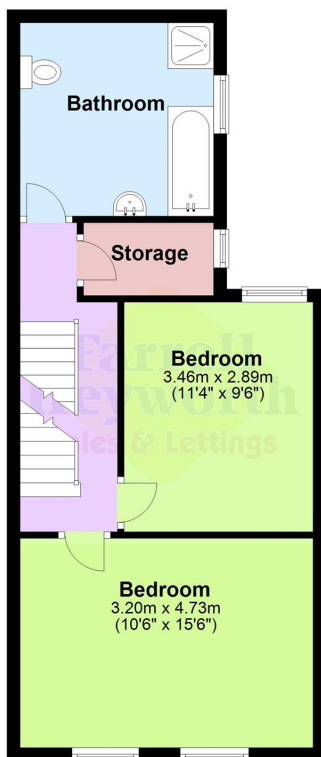

Farrell Heyworth 3-7 Victoria Street, Morecambe, LA4 4AE **01524 832929**

CENTRAL DRIVE, MORECAMBE £195,000

x4
Bedrooms

x2
Living Rooms

x1
Bathrooms

Where you are

Ground Floor

First Floor