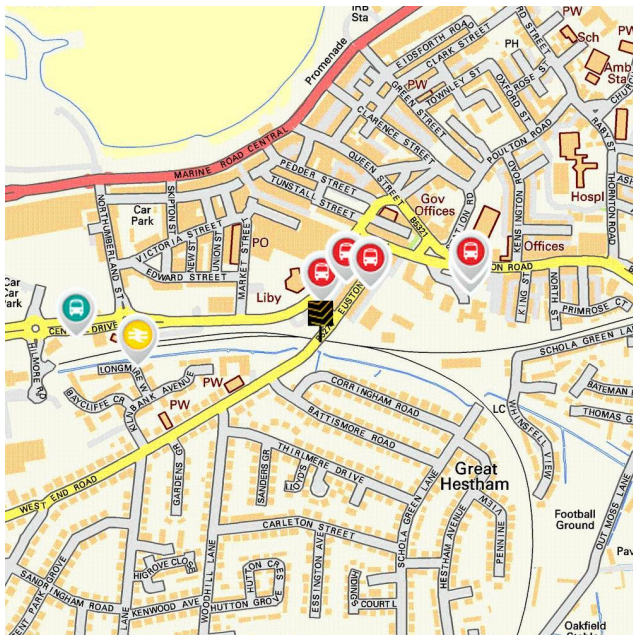

Transport Links