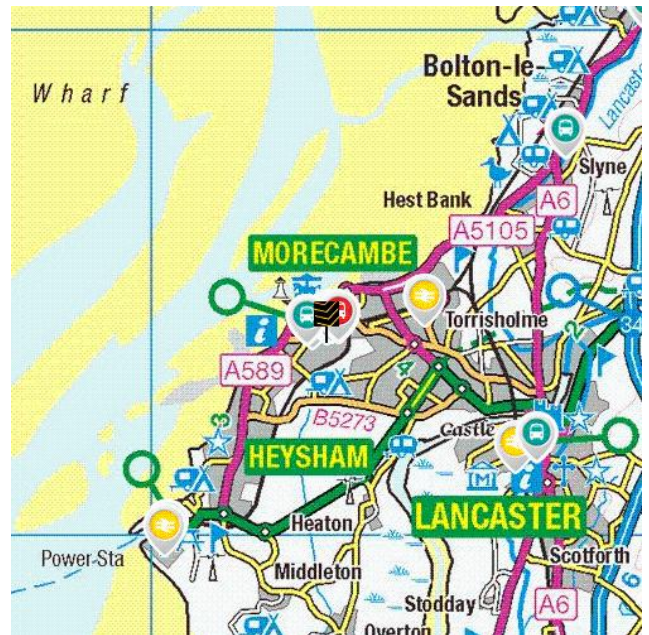

Become familiar with public transport links

Being able to choose to travel by public transport is important for many reasons. It helps to reduce congestion, provides access to work and education, and facilitates use of health and leisure facilities. If you or your family members travel abroad, access to the nearest ferry terminals is also likely to be a significant factor in choosing a new property. Using the maps below, you can pinpoint the precise locations of transport links for **Central Drive**. Tables for each type of transport indicate the property's distance from the nearest bus stops, railway stations, coach stops and ferry terminals (providing that these facilities are within the scale proximity of the maps.)

Transport Links

| | Airports | Approx Distance |
|---|---------------------------------------|-----------------|
|  | Blackpool International Airport | 21.44 miles |
| | Ferry ports | Approx Distance |
|  | Heysham Ferry Terminal | 3.19 miles |
| | Knott End-On-Sea Ferry Landing | 11.18 miles |
| | Fleetwood for Knott End Ferry Landing | 11.41 miles |
| | Piel Island Ferry Landing | 12.47 miles |
| | Roa Island Ferry Landing | 12.53 miles |
| | Train Stations | Approx Distance |
|  | Morecambe Rail Station | 0.18 miles |
| | Bare Lane Rail Station | 1.23 miles |
| | Lancaster Rail Station | 2.78 miles |
| | Heysham Port Rail Station | 3.24 miles |
| | Carnforth Rail Station | 5.57 miles |