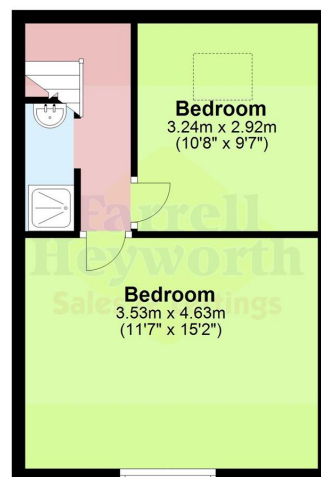

Farrell Heyworth 3-7 Victoria Street, Morecambe, LA4 4AE **01524 832929**

CENTRAL DRIVE, MORECAMBE £195,000

x4
Bedrooms

x2
Living Rooms

x1
Bathrooms

Where you are

Ground Floor

First Floor