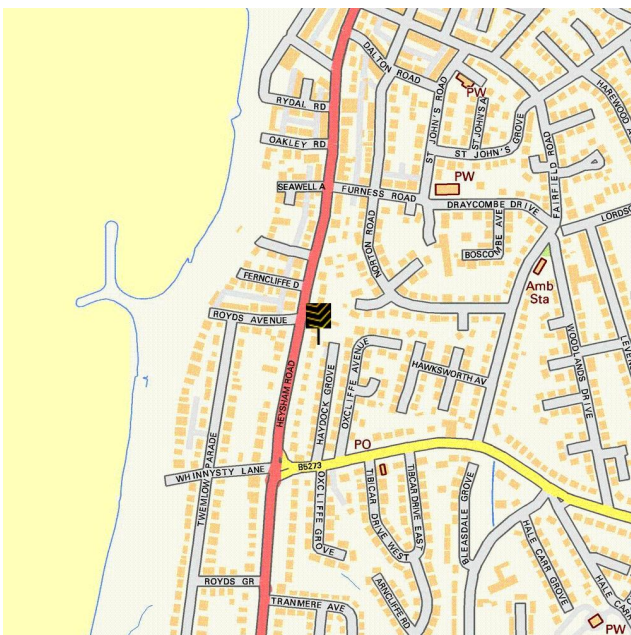

Where you are