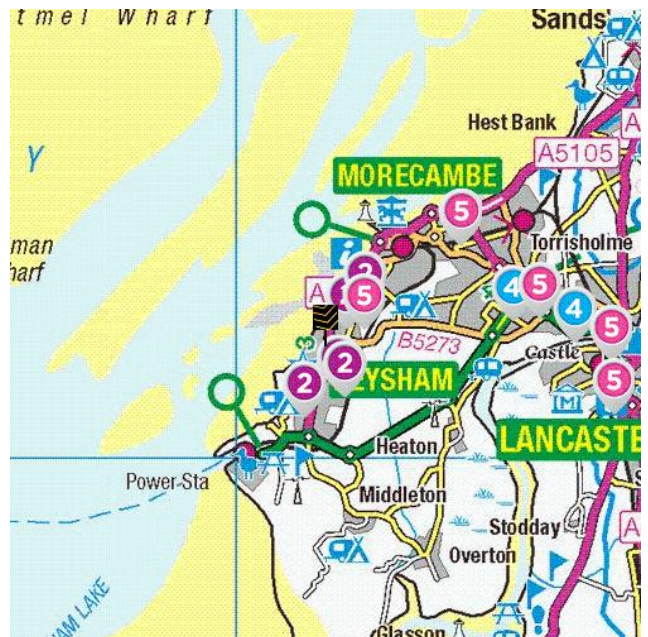

Local Schools