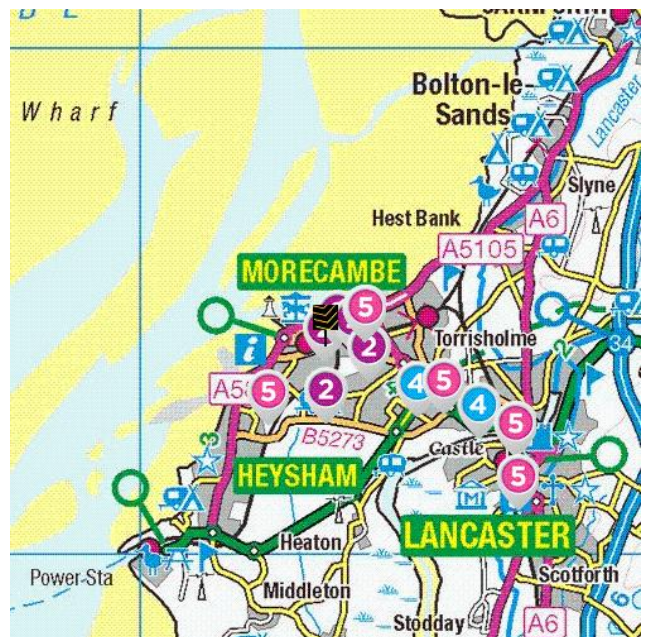

Local Schools