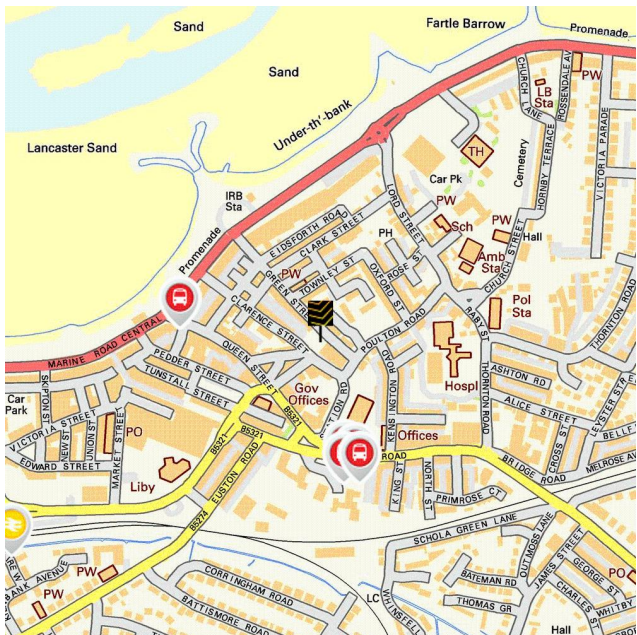

Transport Links