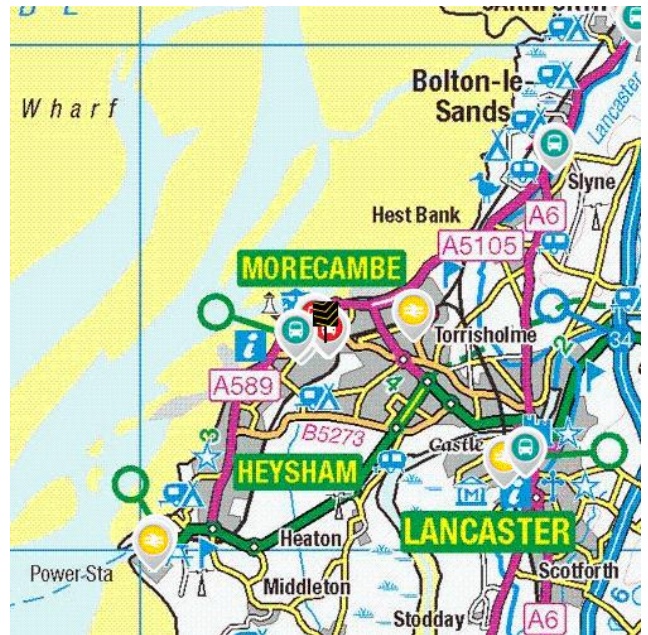

**Become familiar with public transport links**

Being able to choose to travel by public transport is important for many reasons. It helps to reduce congestion, provides access to work and education, and facilitates use of health and leisure facilities. If you or your family members travel abroad, access to the nearest ferry terminals is also likely to be a significant factor in choosing a new property. Using the maps below, you can pinpoint the precise locations of transport links for **15 Townley Street**. Tables for each type of transport indicate the property's distance from the nearest bus stops, railway stations, coach stops and ferry terminals (providing that these facilities are within the scale proximity of the maps.)

**Transport Links**

	Airports	Approx Distance
	Blackpool International Airport	21.66 miles
	Ferry ports	Approx Distance
	Heysham Ferry Terminal	3.42 miles
	Knott End-On-Sea Ferry Landing	11.41 miles
	Fleetwood for Knott End Ferry Landing	11.63 miles
	Piel Island Ferry Landing	12.6 miles
	Roa Island Ferry Landing	12.65 miles
	Train Stations	Approx Distance
	Morecambe Rail Station	0.37 miles
	Bare Lane Rail Station	1.08 miles
	Lancaster Rail Station	2.78 miles
	Heysham Port Rail Station	3.47 miles
	Carnforth Rail Station	5.35 miles

### Local Schools

The next page shows tables and charts divided into Key Stages and a list of respective schools local to **15 Townley Street**. There are four main age-related Key Stages defined as:

Special schools are marked with this icon