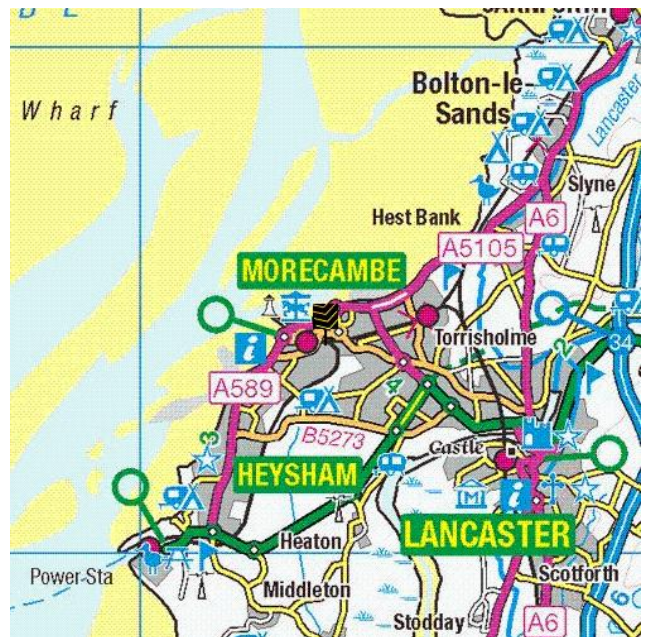

Where you are

Kitchen lounge

Lounge

Everything you want  
to know about  
local authorities

**Get to know your local authorities**

Local government directly affects quality of life, particularly when it comes to council tax, planning, waste disposal and the impact of local policies. You may want to investigate how this is likely to affect you if you decide to move. There are nearly 400 local authorities in England, with five different types of local government structure. These can be broadly divided into **single-tier** and **two-tier authorities**. Single-tier authorities are **Metropolitan Authorities, London Boroughs** and **Unitary or Shire Authorities**. Two-tier authorities have both a **County Council**, and a **District Council or City Council**. There are also around 10,000 parish and town councils, effectively creating an additional tier in some areas - mostly, but not exclusively, in rural areas. The National Association of Local Councils (NALC) represents and works on behalf of these community councils and is a useful contact point.

**Transport Links**

	Airports	Approx Distance
	Blackpool International Airport	21.66 miles
	Ferry ports	Approx Distance
	Heysham Ferry Terminal	3.42 miles
	Knott End-On-Sea Ferry Landing	11.41 miles
	Fleetwood for Knott End Ferry Landing	11.63 miles
	Piel Island Ferry Landing	12.6 miles
	Roa Island Ferry Landing	12.65 miles
	Train Stations	Approx Distance
	Morecambe Rail Station	0.37 miles
	Bare Lane Rail Station	1.08 miles
	Lancaster Rail Station	2.78 miles
	Heysham Port Rail Station	3.47 miles
	Carnforth Rail Station	5.35 miles