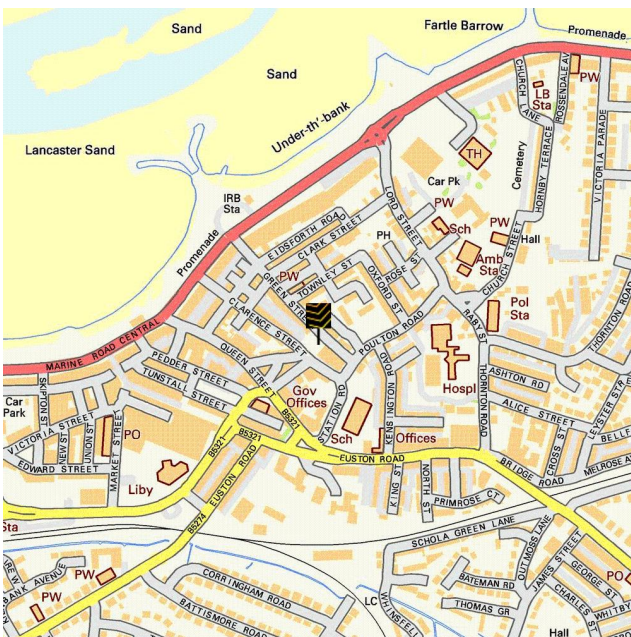

Where you are