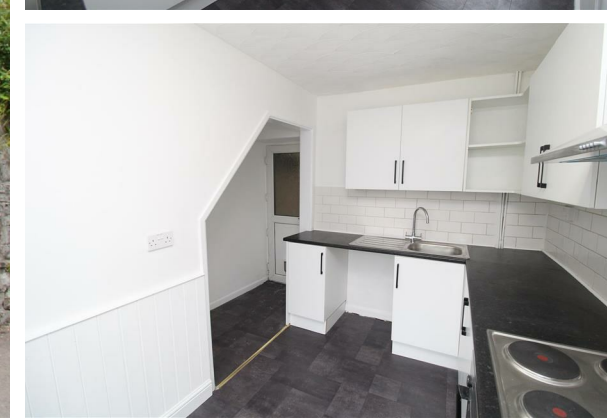

1 East Road, Tylorstown, Ferndale, CF43 3HE

£650