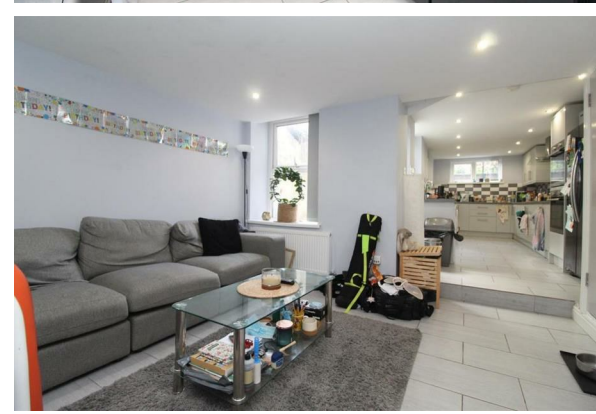

Room 1, 63 Kingsland Terrace, Treforest, Pontypridd, CF37 1RX
£350 Per Calendar Month