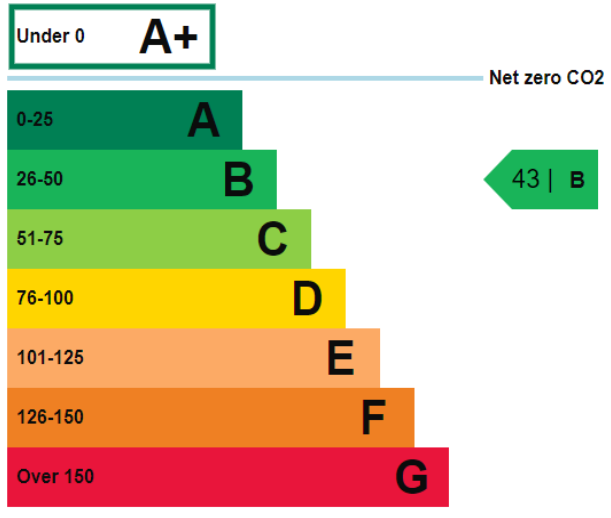

This property's current energy rating is B.

EPC Ovington Hall – Farm Office