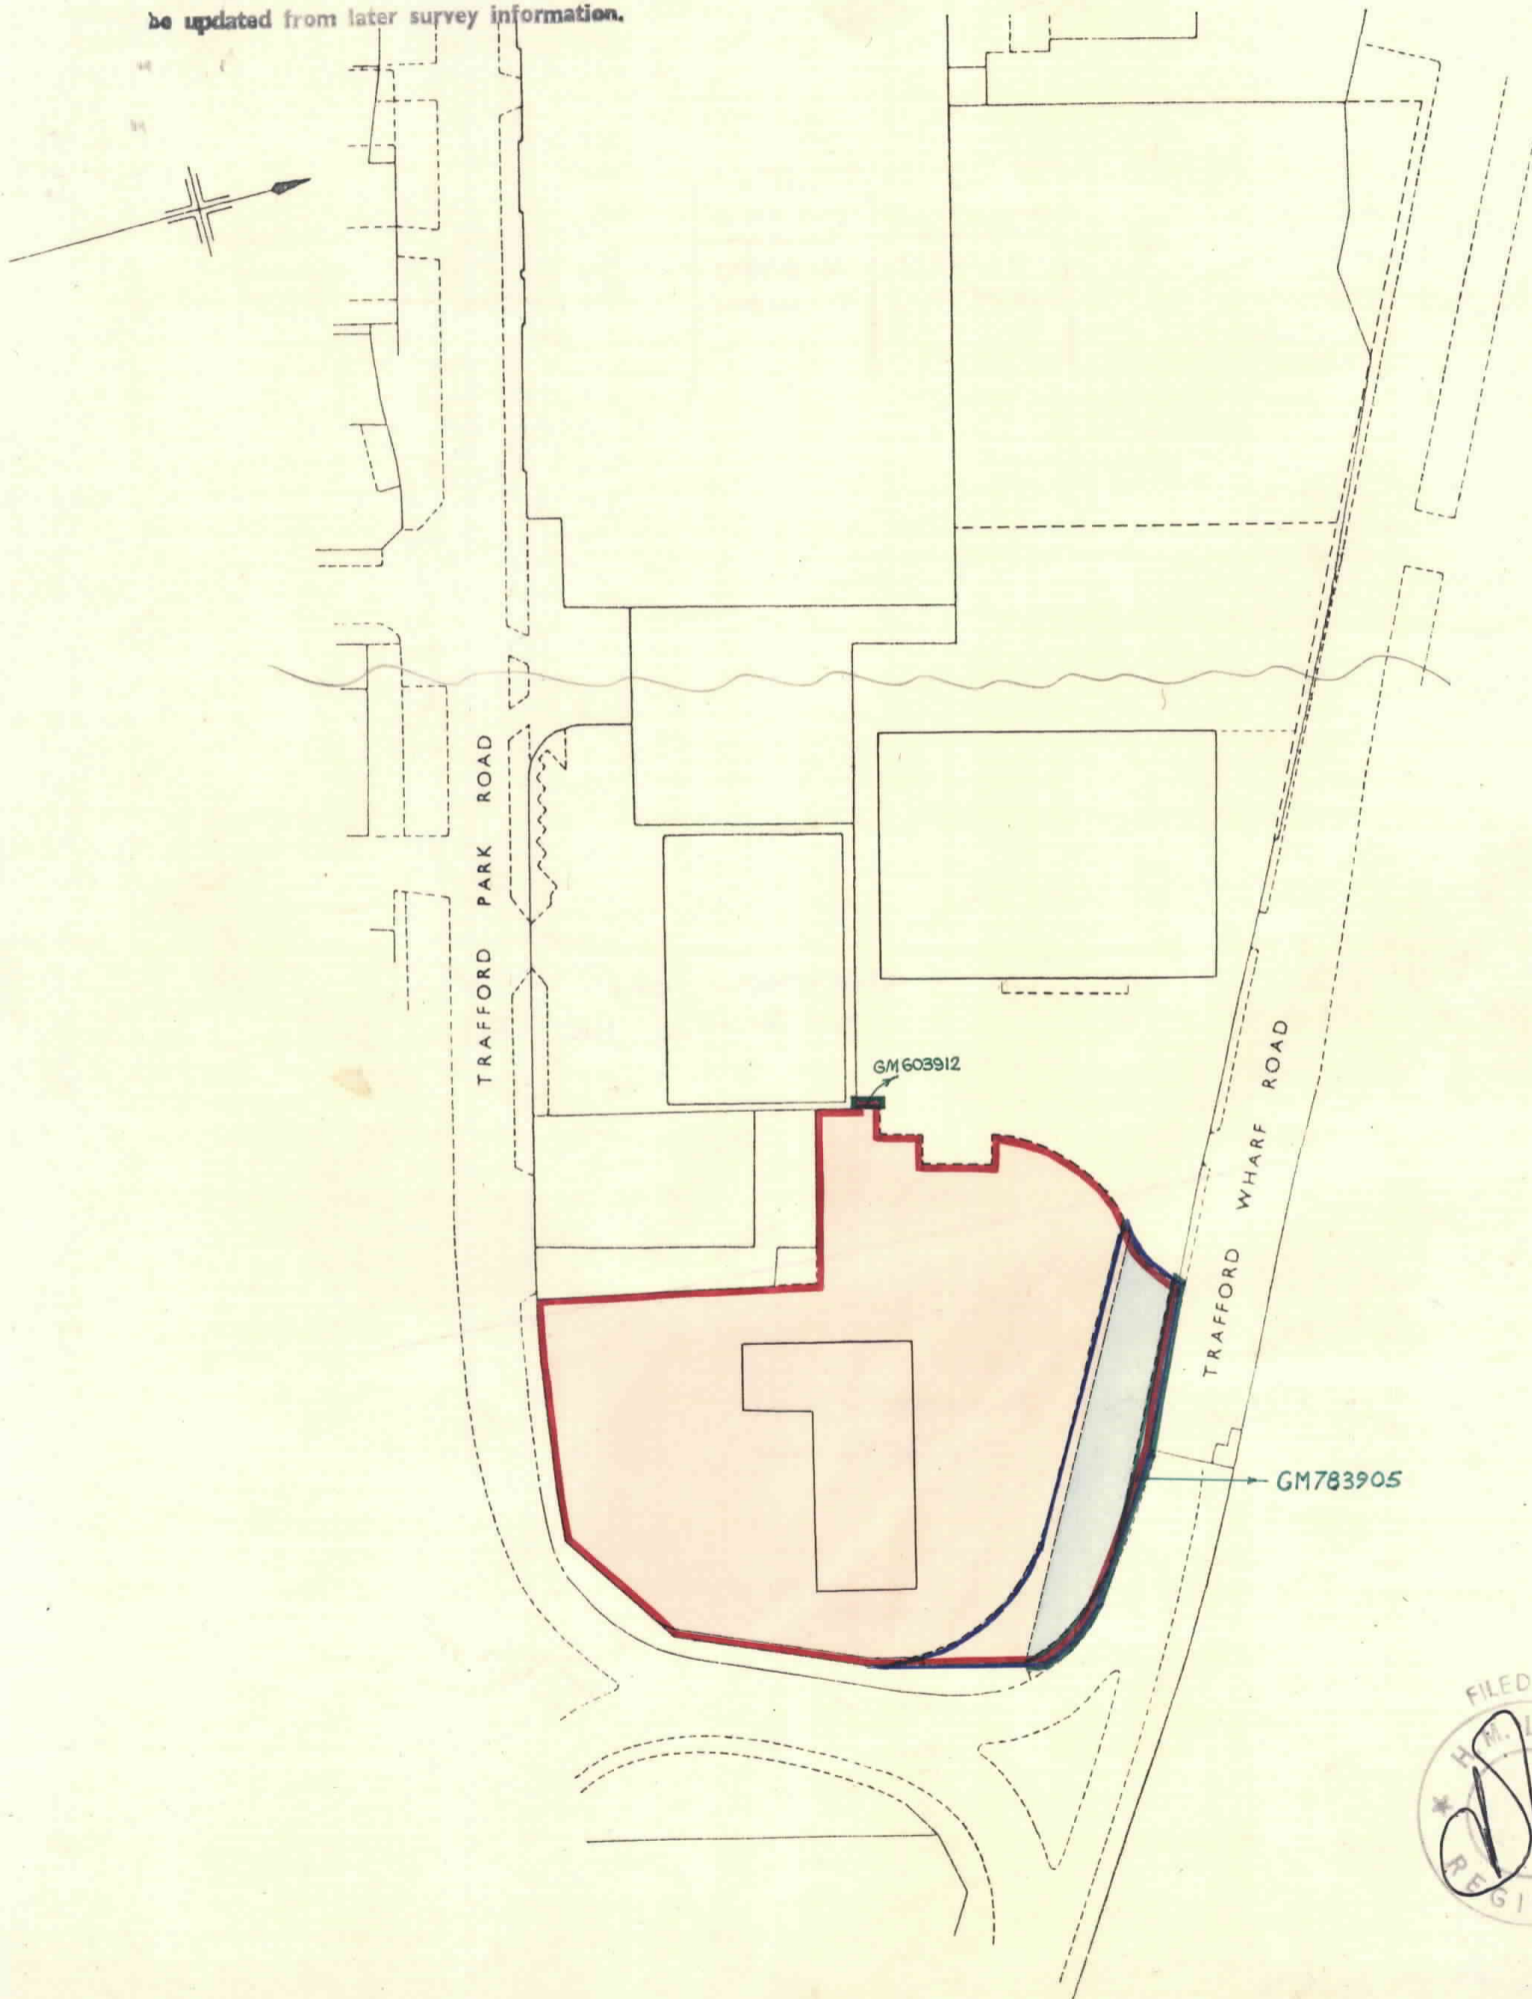

H.M. LAND REGISTRY		TITLE NUMBER
		GM 354931
ORDNANCE SURVEY PLAN REFERENCE	SJ 8096 NE	Scale 1:1250
COUNTY GREATER MANCHESTER	SALFORD DISTRICT	© Crown Copyright

The boundaries shown by dotted lines have been plotted from the transfer plan. The title plan may be updated from later survey information.

TRAFFORD DISTRICT

This is a print of the view of the title plan obtained from HM Land Registry showing the state of the title plan on 22 May 2020 at 10:58:13. This title plan shows the general position, not the exact line, of the boundaries. It may be subject to distortions in scale. Measurements scaled from this plan may not match measurements between the same points on the ground.