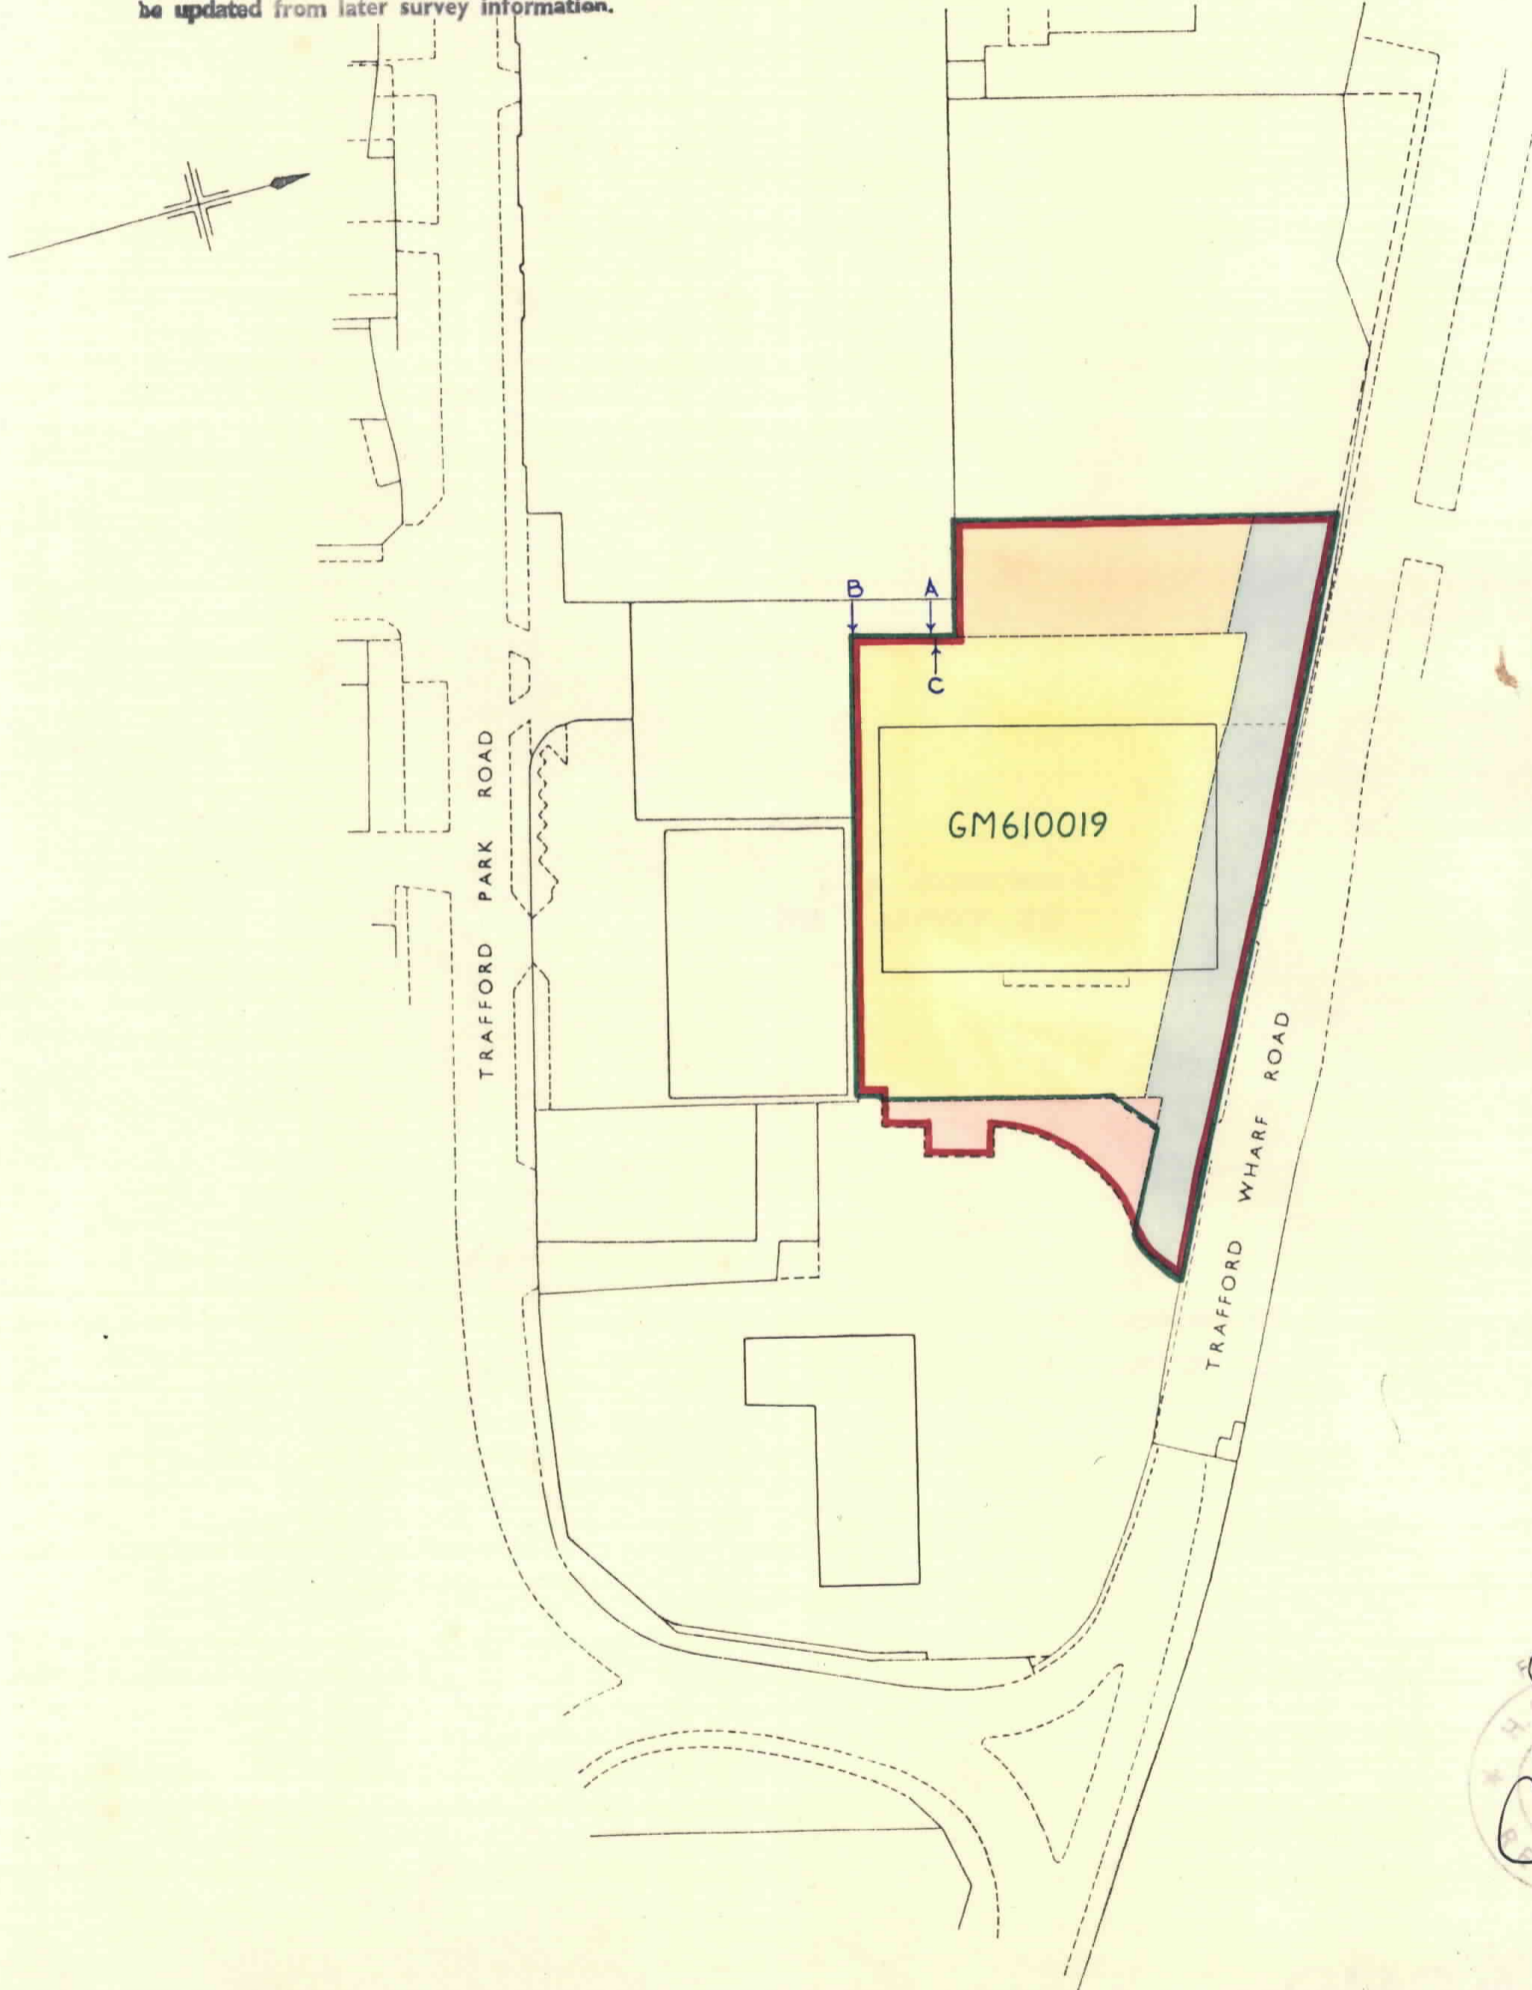

H.M. LAND REGISTRY		TITLE NUMBER
		GM 341662
ORDNANCE SURVEY PLAN REFERENCE	SJ 8096 NE	Scale 1:1250
COUNTY GREATER MANCHESTER	SALFORD DISTRICT	© Crown Copyright

The boundaries shown by dotted lines have been plotted from the transfer plan. The title plan may be updated from later survey information.

TRAFFORD DISTRICT

This is a print of the view of the title plan obtained from HM Land Registry showing the state of the title plan on 22 May 2020 at 16:01:38. This title plan shows the general position, not the exact line, of the boundaries. It may be subject to distortions in scale. Measurements scaled from this plan may not match measurements between the same points on the ground.