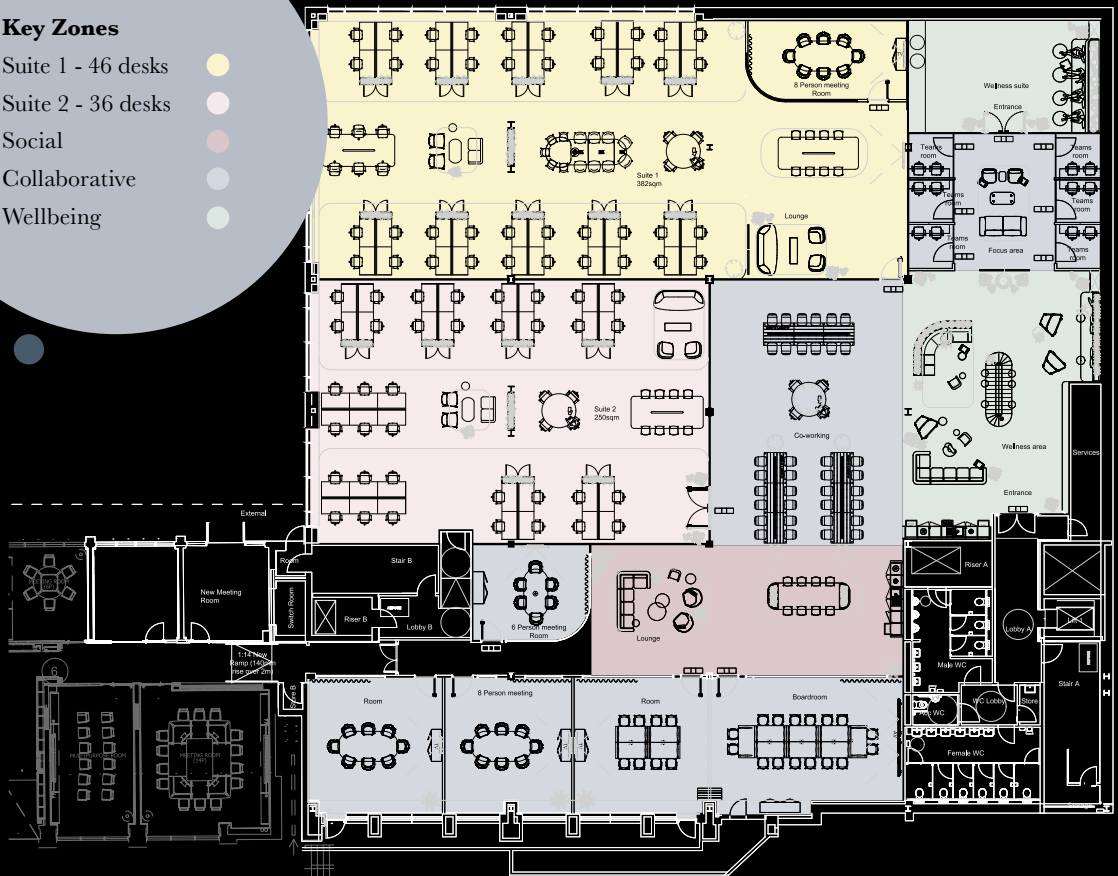

Nest at Glasshouse offers coworking and made and managed workspace. It's a place where ideas can flourish, incubate and hatch. It's a place like no other, where community and collaboration flourish.

Situated on Level 1 of Glasshouse, with floor to ceiling windows, Nest offers a sanctuary away from the hustle and bustle and noise of everyday life. It's home to a bespoke wellbeing area, so whether you're looking for meditation space, yoga space or simply a quiet space to collect your thoughts, you can find your zen and re-charge.

Breakout-spaces **MEETING ROOMS** *shared kitchen* **ON-SITE GYM**
VIDEO CALL ROOMS *coffee shop and bar* **WELLBEING SPACE**
ON-SITE GRADE II LISTED PUB & RESTAURANT *woodland walking*
running & cycling paths **COMMUNITY EVENTS PROGRAMME**

Space available from 1 desk up to 7,632 sq ft
Up to 100gb connectivity and 5G ready

FLOORPLAN *and* SPECIFICATION

Key Zones

Suite 1 - 46 desks

Suite 2 - 36 desks

Social

Collaborative

Wellbeing