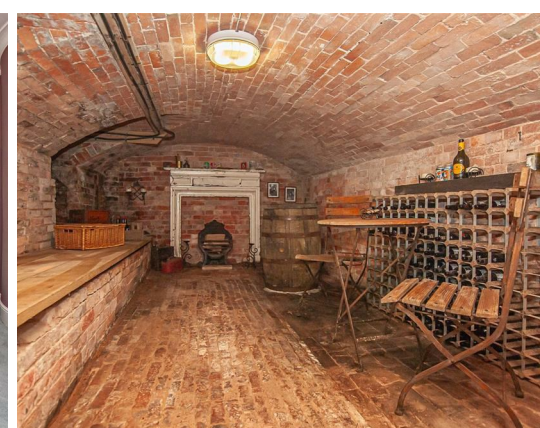

**ABODE**  
SALES & LETTINGS

Balance Street  
Uttoxeter, ST14

£775,000

<https://www.abodemidlands.co.uk>