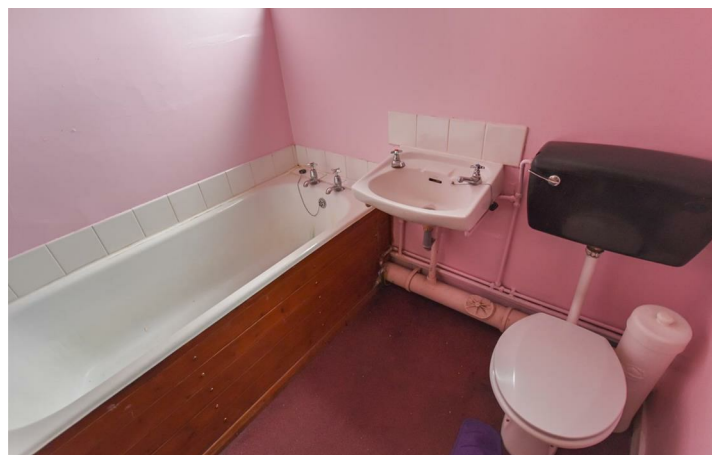

£500 Per Calendar Month