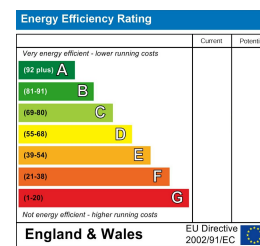

N A I S H
E S T A T E A G E N T S

Y O R K
E S T . 1 9 3 9

1 South Esplanade
, York, YO1 9SJ
Asking Price £775,000

Floor Plan

Area Map

Energy Efficiency Graph

Viewing

Please contact our Naish Estate Agents Office on 01904 653564 if you wish to arrange a viewing appointment for this property or require further information.

- Stunning Grade II listed Town House
- Riverside Property
- Views of Clifford's Tower
- Permit Parking
- Enjoy the Featured Video!
- Four Bedrooms
- Beautifully Presented Throughout
- Original Features
- City Centre Living