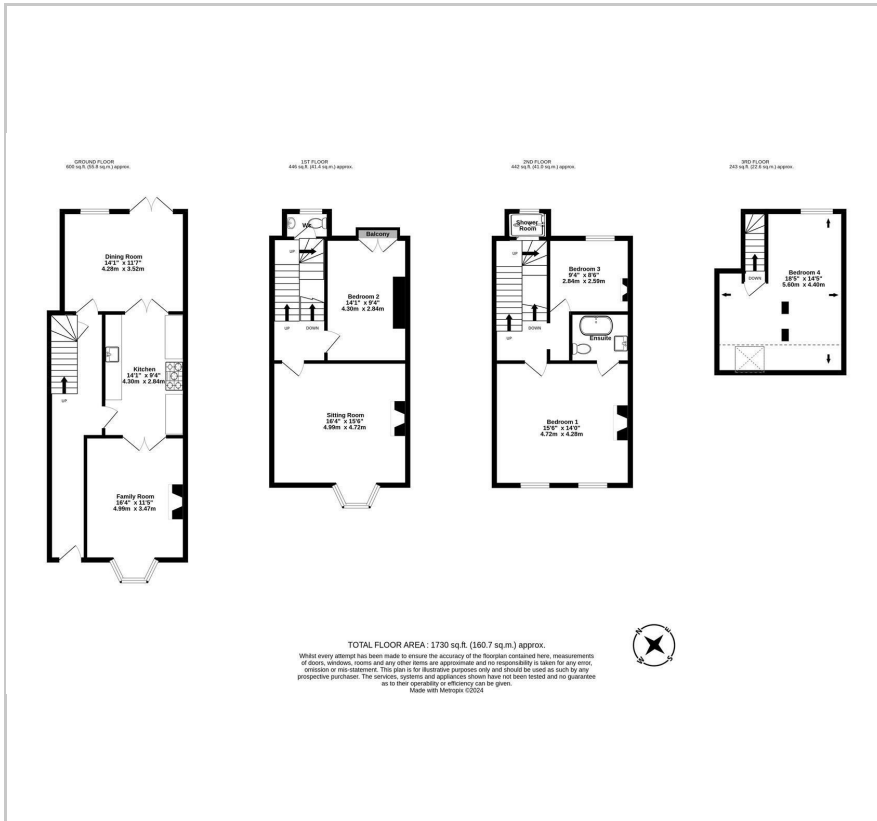

N A I S H
E S T A T E A G E N T S

Y O R K
E S T . 1 9 3 9

1 South Esplanade
, York, YO1 9SJ
Asking Price £775,000

Floor Plan

Area Map

Energy Efficiency Graph

Viewing

Please contact our Naish Estate Agents Office on 01904 653564 if you wish to arrange a viewing appointment for this property or require further information.

- Stunning Grade II listed Town House
- Riverside Property
- Views of Clifford's Tower
- Permit Parking
- Enjoy the Featured Video!
- Four Bedrooms
- Beautifully Presented Throughout
- Original Features
- City Centre Living