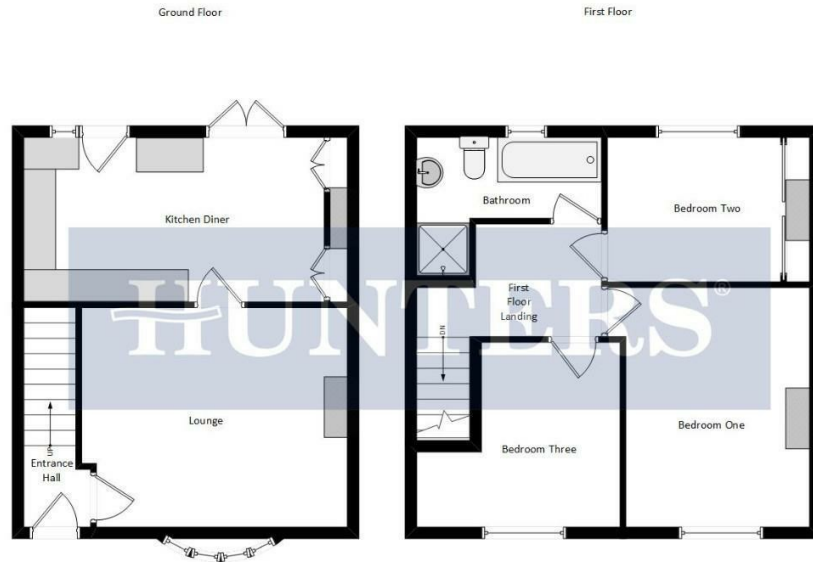

Floorplan

EPC

Energy Efficiency Rating		Current	Potential
<i>Very energy efficient - lower running costs</i>			
(92 plus) A			
(81-91) B			78
(69-80) C			
(55-68) D		46	
(39-54) E			
(21-38) F			
(1-20) G			
<i>Not energy efficient - higher running costs</i>			
England & Wales		EU Directive 2002/91/EC