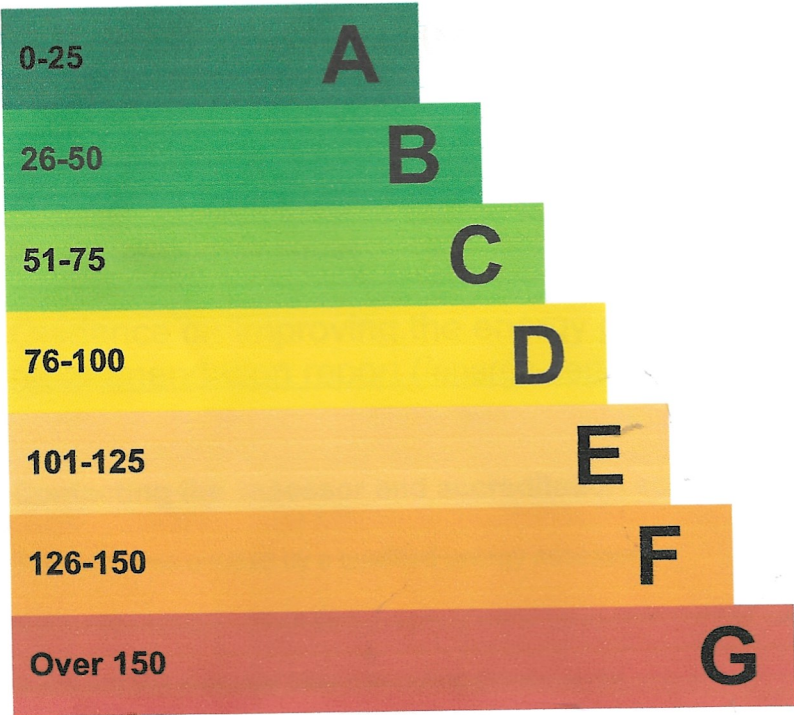

Under 0 **A+**

Net zero CO2

60 | C

Properties are given a rating from A+ (most efficient) to G (least efficient).

Properties are also given a score. The larger the number, the more carbon dioxide (CO2) your property is likely to emit.

How this property compares to others

Properties similar to this one could have ratings:

If newly built

20 | A

If typical of the existing stock

59 | C

Breakdown of this property's energy performance

Main heating fuel