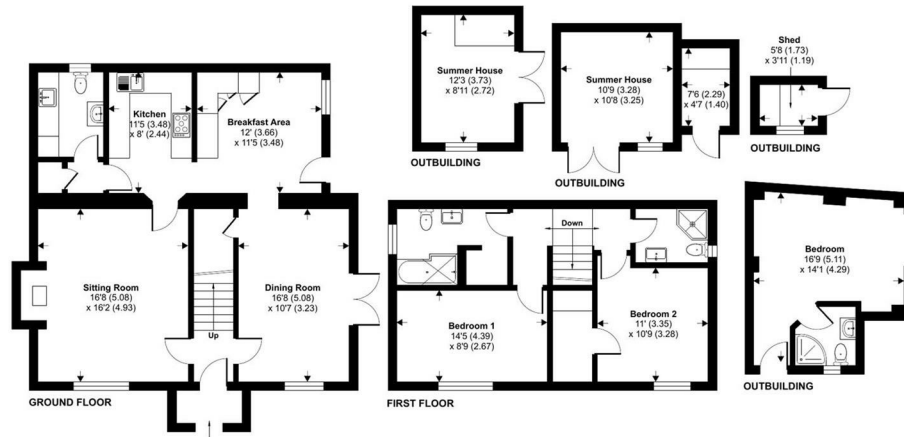

Bagborough, Taunton, TA4

Approximate Area = 1395 sq ft / 129.6 sq m

Outbuildings = 498 sq ft / 46.3 sq m

Total = 1893 sq ft / 175.9 sq m

For identification only - Not to scale