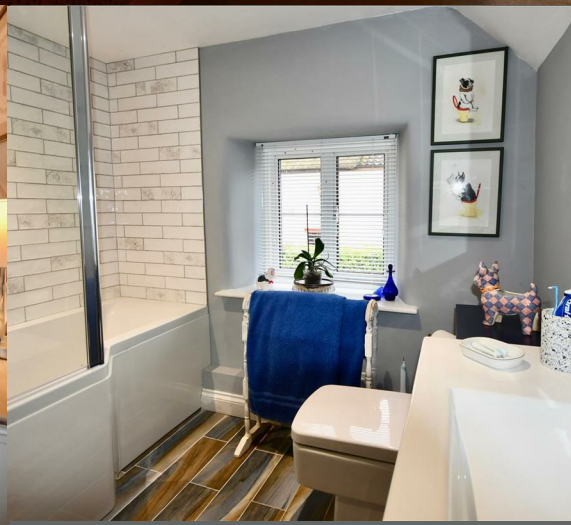

## Features:

- Entrance Hall
  - Spacious Sitting Room with Woodburning Stove
  - Separate Dining Room with French Doors to Garden
  - Refitted Kitchen / Breakfast Room
  - Utility & Cloakroom
  - 2 Good Size Double Bedrooms
  - Refitted Bathroom
  - Refitted Shower Room
  - Lovely Gardens with Superb Far Reaching Views
  - 2 Useful Large Sheds
  - Off Road Parking for Several Cars
- Detached Dibbles Den:
- Double Bedroom
  - En Suite Shower Room
  - Own Patio Area
  - Freehold
  - Council Tax Band F