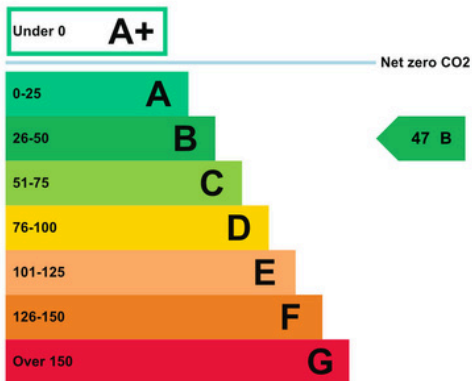

## Energy performance certificate (EPC)

	Energy rating	Valid until:	16 August 2030
	<b>B</b>		

Property type	C1 Hotels
Total floor area	320 square metres

### Rules on letting this property

Properties can be let if they have an energy rating from A+ to E.

### Energy rating and score

This property's energy rating is B.

Properties get a rating from A+ (best) to G (worst) and a score.

The better the rating and score, the lower your property's carbon emissions are likely to be.

### How this property compares to others

Properties similar to this one could have ratings:

If newly built	33 B
If typical of the existing stock	97 D