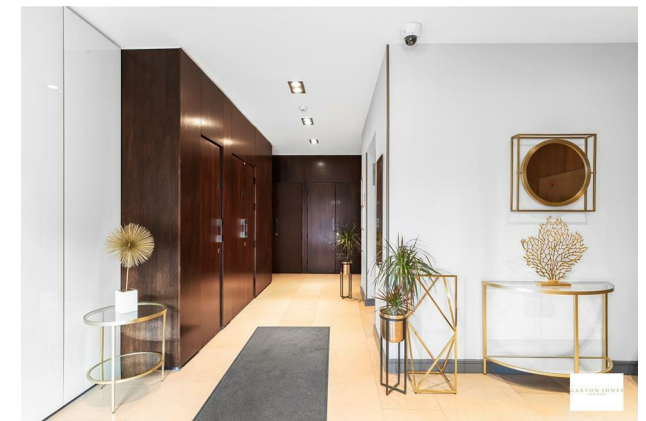

## £725 Per Week

A ONE DOUBLE BEDROOM apartment to rent of approx. 532sq.ft (50sq.m) in Bramah House, part of the popular Grosvenor Waterside development. This FURNISHED property is well-presented and benefits from an open plan reception room with an integrated kitchen with a breakfast bar and Siemens appliances. There is good storage including a utility cupboard housing a washer dryer and fitted wardrobes to the bedroom, ceiling mounted surround sound speakers, solid dark wood flooring, a luxury bathroom suite and access to a FULL WIDTH PRIVATE BALCONY WITH VIEWS OF THE DOCK AND PARTIAL RIVER VIEWS.

24 HOUR CONCIERGE, GYM & SPA. On-site Sainsbury's Local, coffee shop and private kids club. SLOANE SQUARE & VICTORIA station with Gatwick Express are within walking distance.

Available via Garton Jones' on-site office at Grosvenor Waterside (underneath Bramah House).

Please note furniture may differ to that shown in the current photos.

Council Tax: Westminster Council (band E).

5 week security deposit required. 12 month minimum term.

EPC Rating: C (74)

- 532 Sq.ft (50 Sq.m)
- 1 Double Bedroom
- Open Plan Reception Room
- Integrated Kitchen
- Luxury Bathroom
- 24 Hour Concierge
- Balcony With Dock Views & Partial River Views
- On-Site Residents' Gym & Spa
- On-Site Sainsbury's, Coffee Shop & Bakery, Purple Dragon Private Kids Club & Crèche
- Walking Distance to Sloane Square & Victoria Station