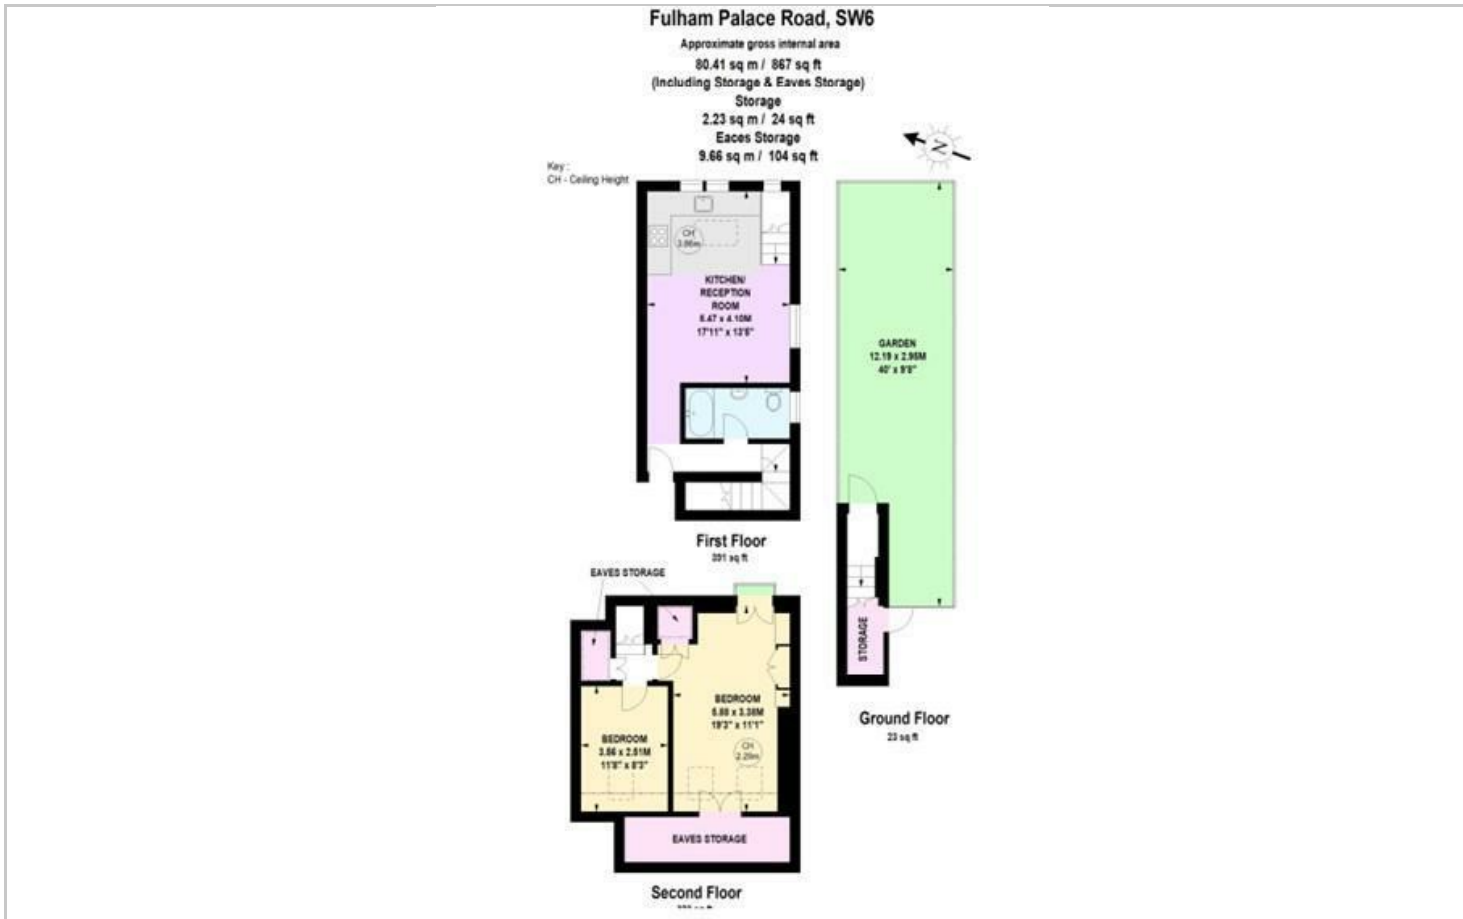

Floor Plans