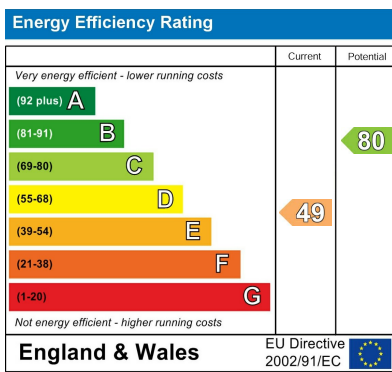

Floorplan

EPC

Map

Details

Type: House - Semi-Detached Beds: 3 Bathrooms: 1 Receptions: 1 Tenure:

Summary

A fantastic opportunity to let this beautifully renovated period cottage in a stunning location, with picturesque far reaching views. This spacious property boasts a dining kitchen with AGA, lounge with an attractive open fireplace, three generously sized double bedrooms and a large house bathroom. Externally there are extensive gardens to three sides, laid mainly to lawn, with parking available and amazing open views. Available to let immediately. No children under the age of 12 for safety reasons, due to the location next to a working farm.

Features

• STUNNING COTTAGE • THREE DOUBLE BEDROOMS • DINING KITCHEN • LOUNGE WITH OPEN FIRE • HOUSE BATHROOM • GENEROUS GARDENS • PARKING • RURAL LOCATION • OPEN VIEWS • EPC RATING E