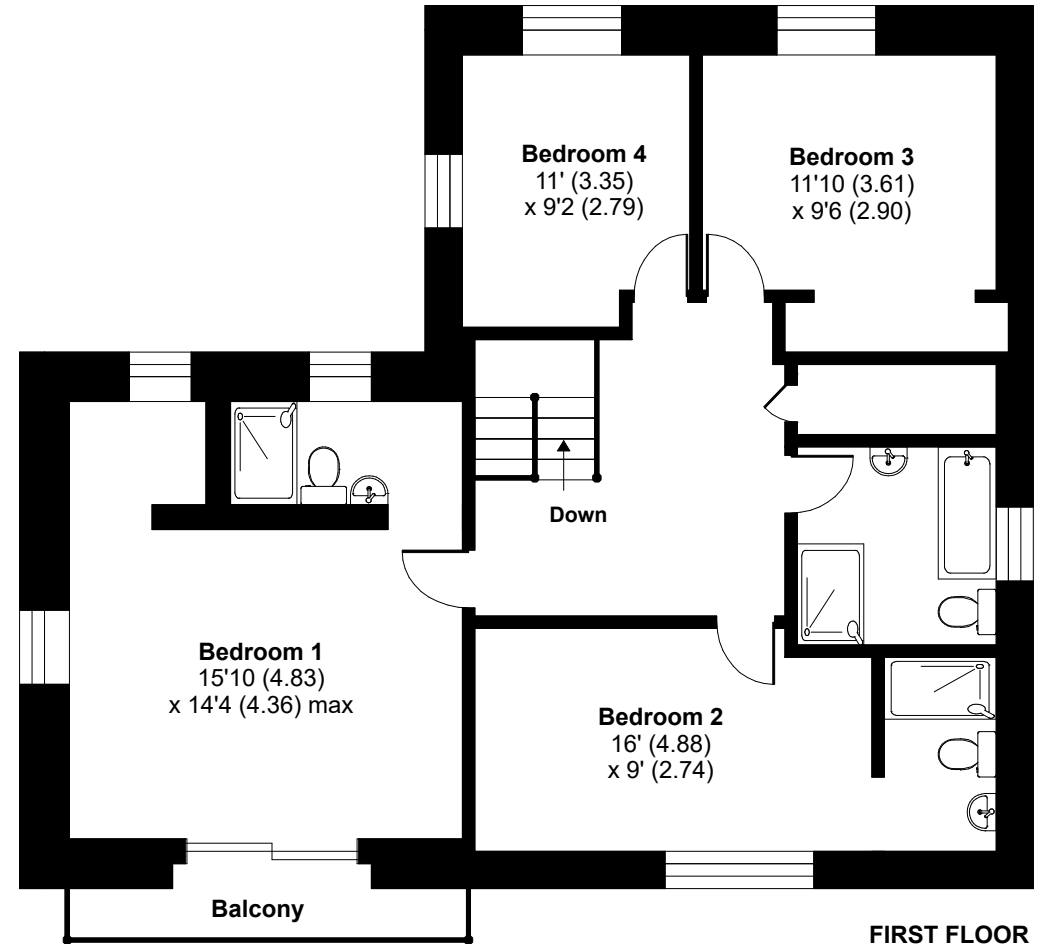

Trenance Road, St. Issey, Wadebridge, PL27 7QY

Approximate Area = 1963 sq ft / 182.4 sq m

For identification only - Not to scale

GROUND FLOOR

FIRST FLOOR