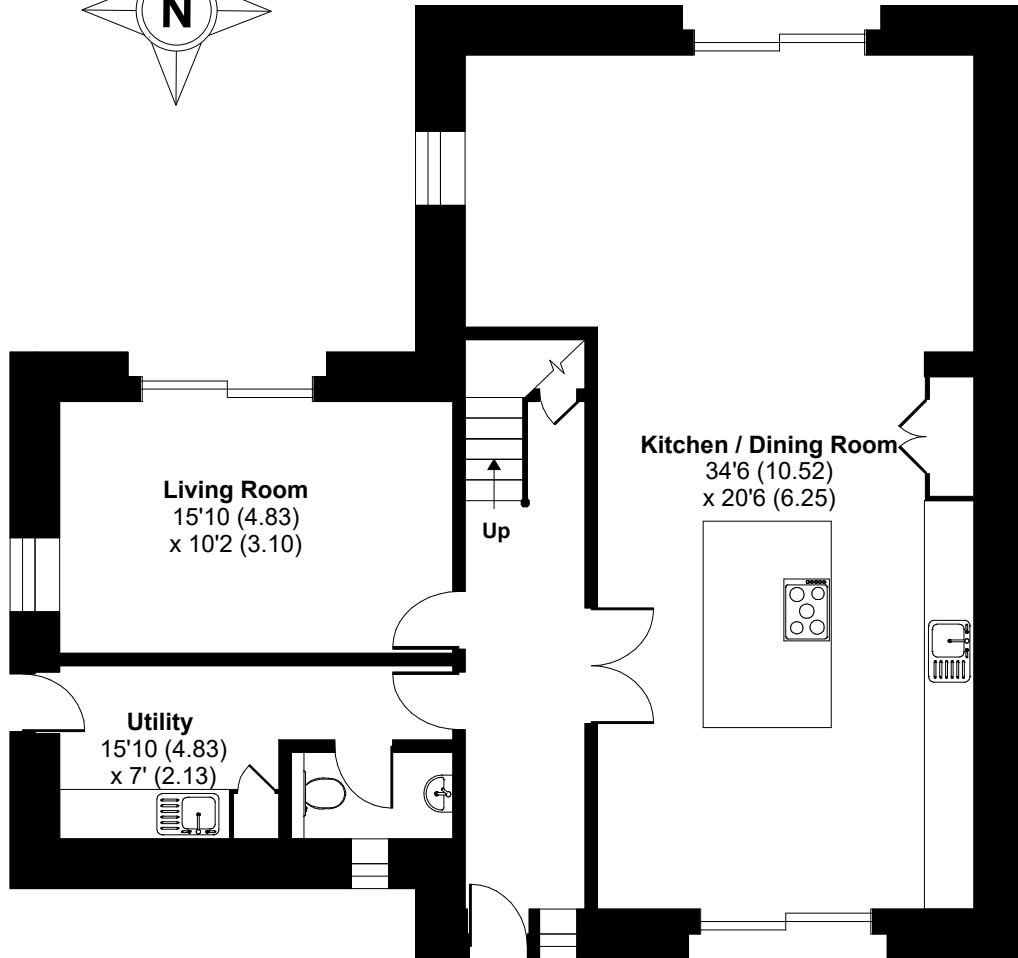

Trenance Road, St. Issey, Wadebridge, PL27 7QY

Approximate Area = 1963 sq ft / 182.4 sq m

For identification only - Not to scale

GROUND FLOOR

FIRST FLOOR